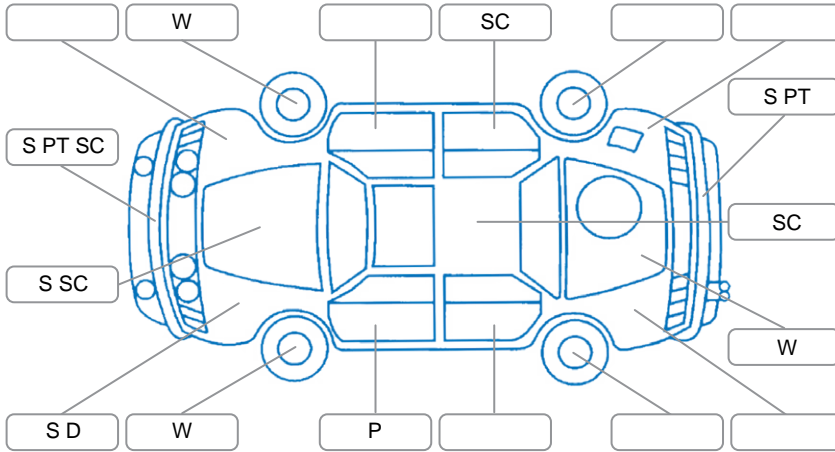

Report ID:	28,092,236	Version:	1
Created:	29 Apr 2026		

Make:	Toyota	Model:	Harrier
Body Style:	Wagon	Year:	2006
Rego No.:	MLG299	Rego Expiry:	07 Oct 2026
WoF Expiry:	19 Oct 2026	Odometer:	167,963 Kms
Good No.:	28092236	VIN:	7AT0H634X19014851
Next Service:	177,690kms	Service History:	No

**Key**

S = Scratch    R = Rust    C = Crack    \* = Decals    W = Significant scuffs  
 D = Dent    PT = Paint defect    P = Pin dent    SC = Stone Chips

Note: some defects and blemishes may not be displayed in the diagram