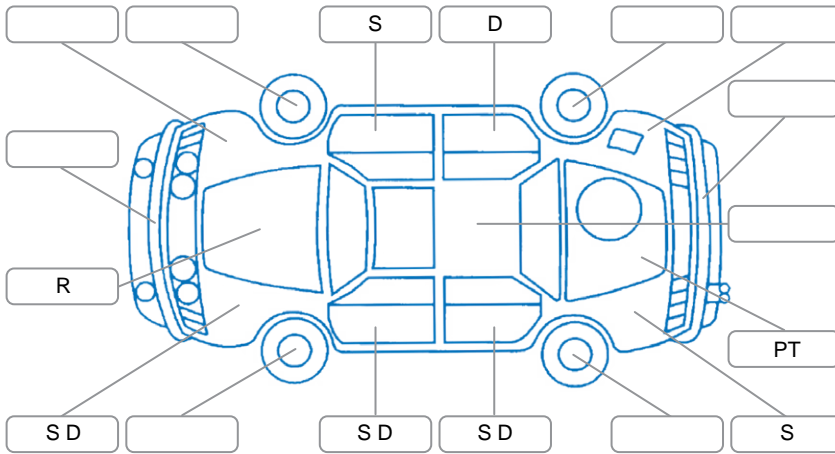

Key
 S = Scratch R = Rust C = Crack * = Decals W = Significant scuffs
 D = Dent PT = Paint defect P = Pin dent SC = Stone Chips

Note: some defects and blemishes may not be displayed in the diagram

Body Inspection Comments

Conditions During Body Inspection: Dry

Under Carriage and Under Bonnet Inspection Comments

Interior Comments

Seats:	Average
Carpets:	Average
Panels:	Average
Dashboard:	Good

General Comments

Driver body seal torn,