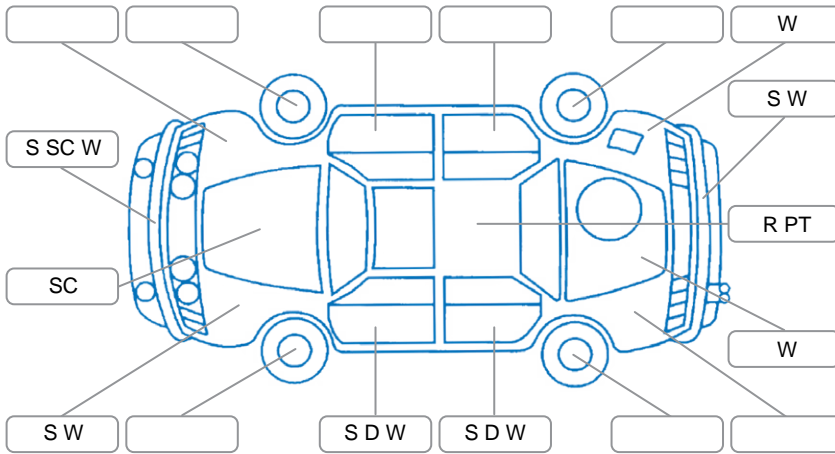

Report ID:	28,092,184	Version:	1
Created:	10 Apr 2026		

Make:	Toyota	Model:	Highlander
Body Style:	SUV	Year:	2008
Rego No.:	EMW190	Rego Expiry:	23 Jul 2026
WoF Expiry:	04 Aug 2026	Odometer:	344,310 Kms
Good No.:	28092184	VIN:	JTEES41A302067206
Next Service:	354000	Service History:	No

Key

S = Scratch R = Rust C = Crack * = Decals W = Significant scuffs
 D = Dent PT = Paint defect P = Pin dent SC = Stone Chips

Note: some defects and blemishes may not be displayed in the diagram

Body Inspection Comments

- All tyres worn
- Roof bar trim missing
- Rear wiper blade worn
- Crack in center of screen

Conditions During Body Inspection: Dry

Under Carriage and Under Bonnet Inspection Comments

Interior Comments

Seats:	Poor
Carpets:	Poor
Panels:	Poor
Dashboard:	Poor