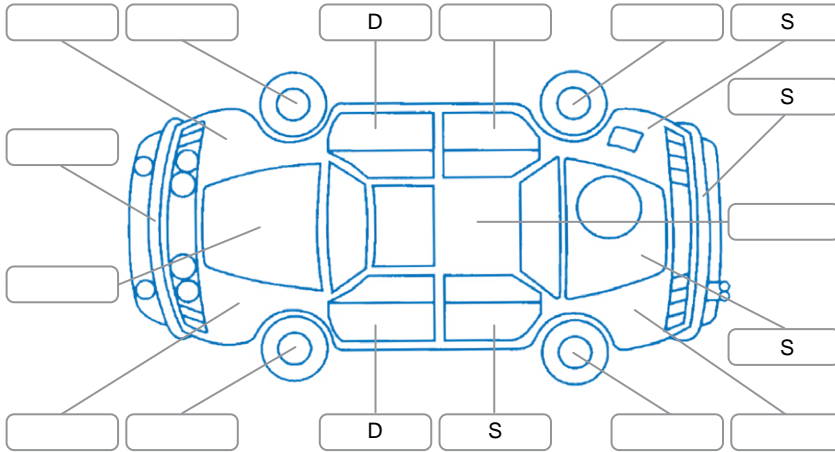

Report ID:	28,092,132	Version:	2
Created:	08 Apr 2026		

Make:	Toyota	Model:	Highlander
Body Style:	SUV	Year:	2018
Rego No.:	LPP831	Rego Expiry:	02 Jul 2026
WoF Expiry:	10 Apr 2027	Odometer:	236,776 Kms
Good No.:	28092132	VIN:	5TDBZ3FHX0S888444
Next Service:	250,220 kms	Service History:	Yes

Key

S = Scratch R = Rust C = Crack * = Decals W = Significant scuffs
 D = Dent PT = Paint defect P = Pin dent SC = Stone Chips

Note: some defects and blemishes may not be displayed in the diagram

Body Inspection Comments