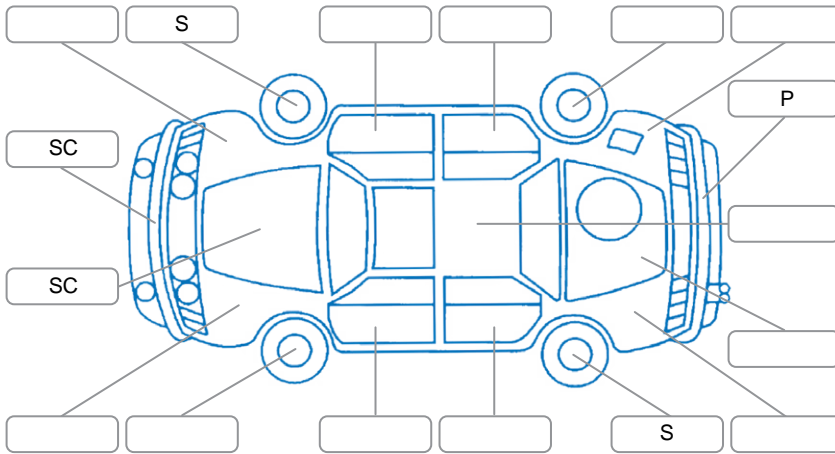

Report ID:	28,092,099	Version:	2
Created:	13 Apr 2026		

Make:	Hyundai	Model:	Elantra
Body Style:	Sedan	Year:	2019
Rego No.:	MPD730	Rego Expiry:	31 Mar 2026
WoF Expiry:	06 Jan 2027	Odometer:	140,473 Kms
Good No.:	28092099	VIN:	KMHD841FMLU989772
Next Service:	150,960km	Service History:	No

Key
 S = Scratch R = Rust C = Crack * = Decals W = Significant scuffs
 D = Dent PT = Paint defect P = Pin dent SC = Stone Chips

Note: some defects and blemishes may not be displayed in the diagram

Body Inspection Comments

Conditions During Body Inspection: Dry

Under Carriage and Under Bonnet Inspection Comments

Interior Comments

Seats:	Good
Carpets:	Good
Panels:	Good
Dashboard:	Good

General Comments

Road Conditions During Test Drive	Dry
Engine Timing Mechanism	Timing Chain
Evidence of Cam Belt Replacement	<input type="checkbox"/> Yes <input type="checkbox"/> No Kms
Inspected by:	LukaAjitvan Woerden
Published by:	Cody O'Neill
Inspection Date:	01 Apr 2026