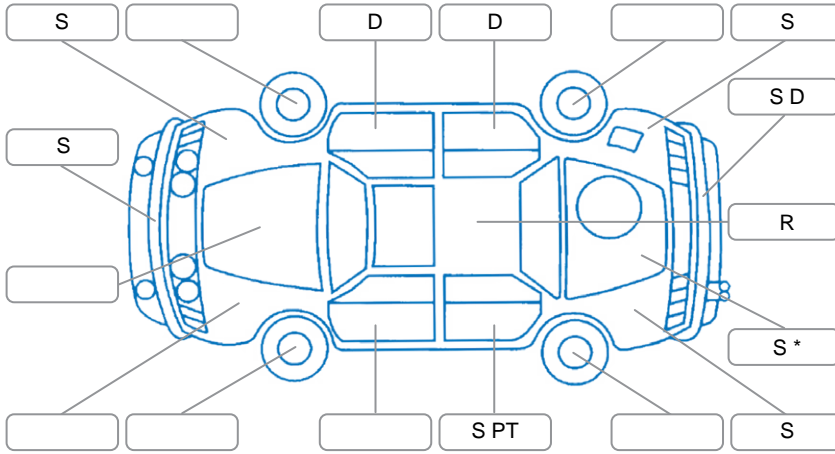

Report ID:	28,092,068	Version:	1
Created:	04 Apr 2026		

Make:	Mazda	Model:	Bt-50
Body Style:	Utility	Year:	2018
Rego No.:	LQJ436	Rego Expiry:	06 Sep 2026
WoF Expiry:	08 Apr 2027	Odometer:	185,186 Kms
Good No.:	28092068	VIN:	MMOUR0YG100870307
Next Service:	187,668 kms	Service History:	Yes

Key

S = Scratch R = Rust C = Crack * = Decals W = Significant scuffs
 D = Dent PT = Paint defect P = Pin dent SC = Stone Chips

Note: some defects and blemishes may not be displayed in the diagram

Body Inspection Comments