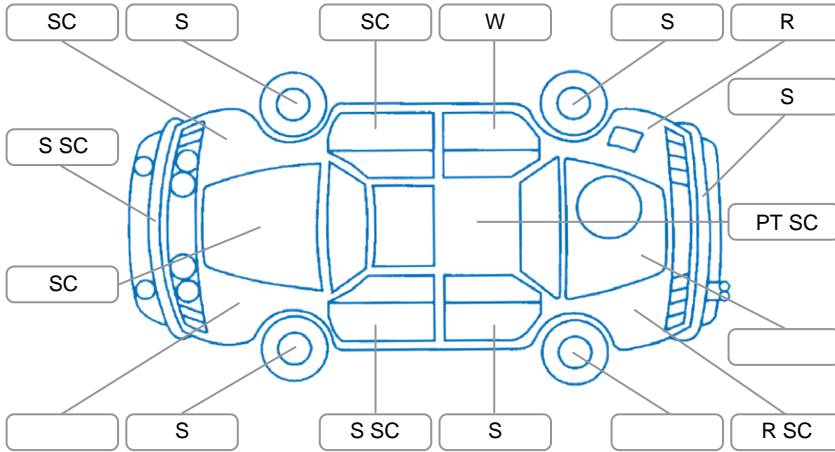

Report ID:	28,092,052	Version:	2
Created:	08 Apr 2026		

Make:	Ford	Model:	Falcon
Body Style:	Sedan	Year:	2005
Rego No.:	CRN398	Rego Expiry:	16 Sep 2026
WoF Expiry:	19 Sep 2026	Odometer:	154,295 Kms
Good No.:	28092052	VIN:	6FPAAAJGSW5P53757
Next Service:	unknown	Service History:	No

Key

S = Scratch R = Rust C = Crack * = Decals W = Significant scuffs
 D = Dent PT = Paint defect P = Pin dent SC = Stone Chips

Note: some defects and blemishes may not be displayed in the diagram

Body Inspection Comments

Paint peeling off right sill.

Conditions During Body Inspection

Wet

Under Carriage and Under Bonnet Inspection Comments

Engine oil leaks.

Interior Comments

Seats:	Average
Carpets:	Average
Panels:	Headlining sagging.
Dashboard:	Average