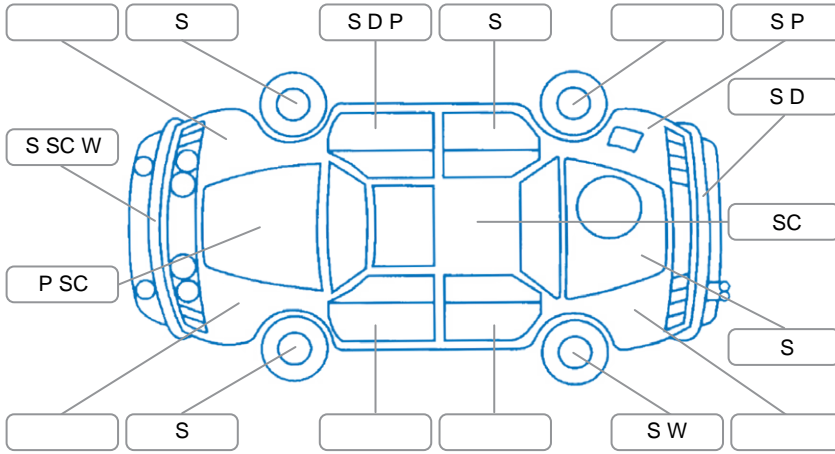

Report ID:	28,092,047	Version:	1
Created:	02 Apr 2026		

Make:	Holden	Model:	Astra
Body Style:	Wagon	Year:	2019
Rego No.:	RQF112	Rego Expiry:	13 Jun 2026
WoF Expiry:	13 Apr 2027	Odometer:	83,366 Kms
Good No.:	28092047	VIN:	W0VBF8EC5K8039346
Next Service:	93,300km's	Service History:	Yes

Key

S = Scratch R = Rust C = Crack * = Decals W = Significant scuffs
 D = Dent PT = Paint defect P = Pin dent SC = Stone Chips

Note: some defects and blemishes may not be displayed in the diagram

Body Inspection Comments