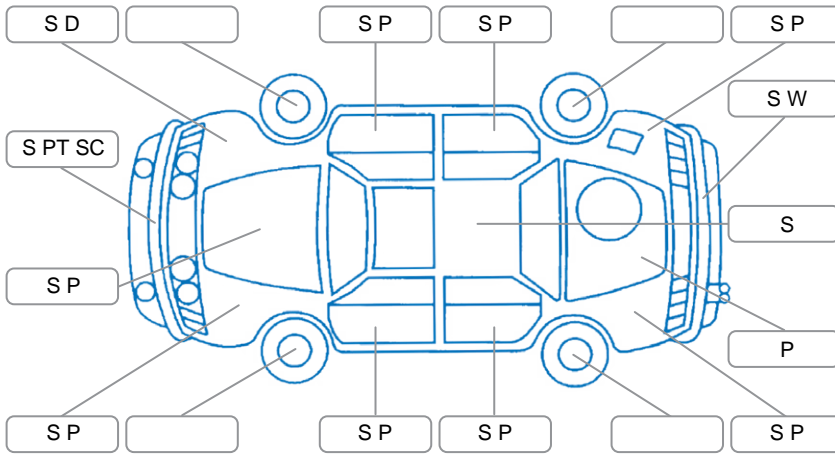

Report ID:	28,092,023	Version:	1
Created:	07 Apr 2026		

Make:	Ford	Model:	Territory
Body Style:	Wagon	Year:	2016
Rego No.:	NEF406	Rego Expiry:	19 May 2026
WoF Expiry:	23 Dec 2026	Odometer:	137,661 Kms
Good No.:	28092023	VIN:	6FPAAAJGATGG99830
Next Service:	147000	Service History:	No

Key
 S = Scratch R = Rust C = Crack * = Decals W = Significant scuffs
 D = Dent PT = Paint defect P = Pin dent SC = Stone Chips

Note: some defects and blemishes may not be displayed in the diagram

Body Inspection Comments