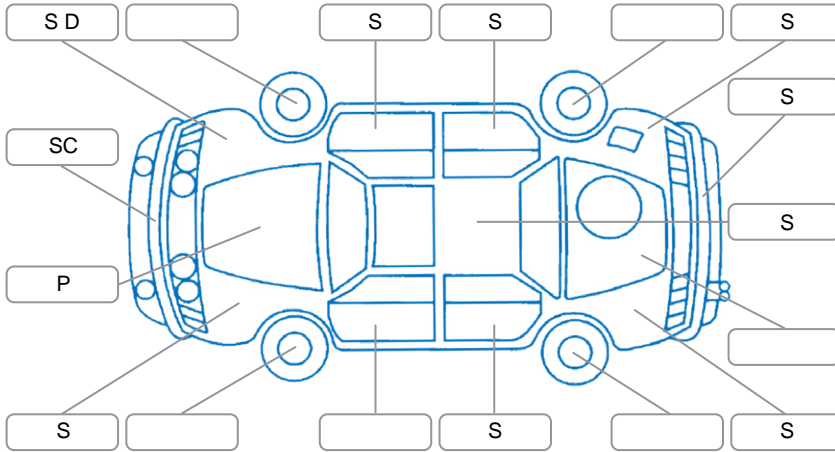

Report ID:	28,092,023	Version:	4
Created:	26 May 2026		

Make:	Ford	Model:	Territory
Body Style:	Wagon	Year:	2016
Rego No.:	NEF406	Rego Expiry:	19 May 2026
WoF Expiry:	23 Dec 2026	Odometer:	137,679 Kms
Good No.:	28092023	VIN:	6FPAAAJGATGG99830
Next Service:	147000	Service History:	No

Key

S = Scratch R = Rust C = Crack * = Decals W = Significant scuffs
 D = Dent PT = Paint defect P = Pin dent SC = Stone Chips

Note: some defects and blemishes may not be displayed in the diagram

Body Inspection Comments