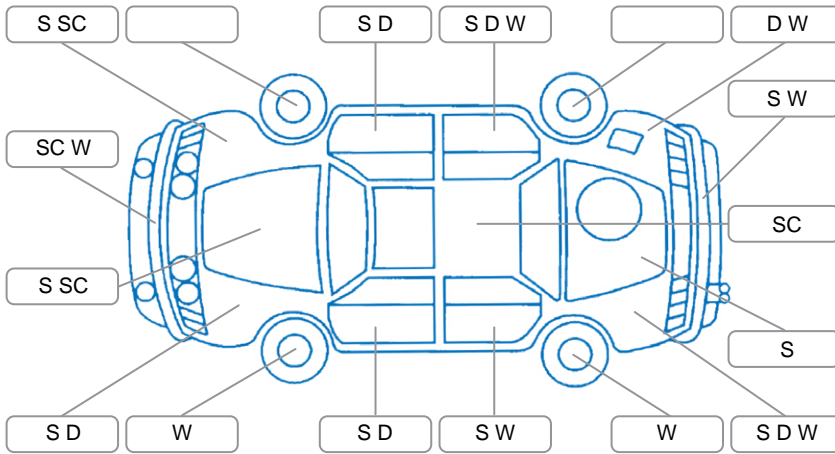

Key
 S = Scratch R = Rust C = Crack * = Decals W = Significant scuffs
 D = Dent PT = Paint defect P = Pin dent SC = Stone Chips

Note: some defects and blemishes may not be displayed in the diagram

Body Inspection Comments

Windscreen stone chips

Conditions During Body Inspection

Dry

Under Carriage and Under Bonnet Inspection Comments

Engine oil leak
 Front wheel drive

Interior Comments

Seats:	Good
Carpets:	Good
Panels:	Good
Dashboard:	Good