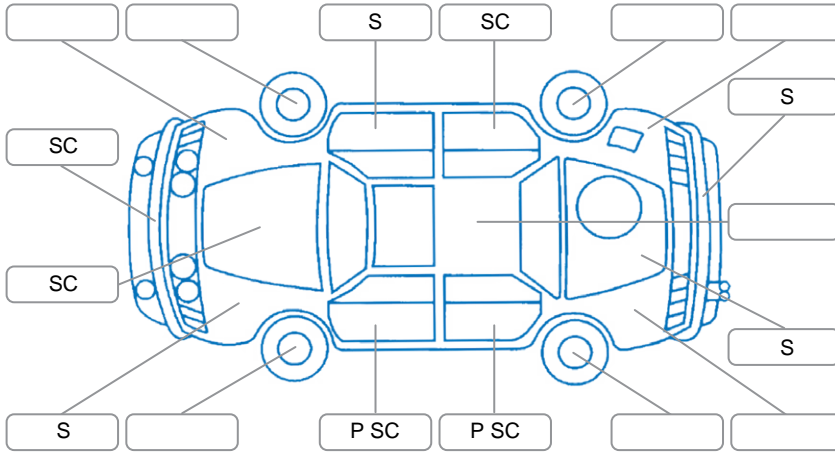

Report ID:	28,091,996	Version:	1
Created:	21 Apr 2026		

Make:	KIA	Model:	Sorento
Body Style:	SUV	Year:	2019
Rego No.:	LZH436	Rego Expiry:	07 Mar 2027
WoF Expiry:	17 Jun 2026	Odometer:	191,397 Kms
Good No.:	28091996	VIN:	KNAPH81BSK5528952
Next Service:	199000	Service History:	No

Key

S = Scratch R = Rust C = Crack * = Decals W = Significant scuffs
 D = Dent PT = Paint defect P = Pin dent SC = Stone Chips

Note: some defects and blemishes may not be displayed in the diagram

Body Inspection Comments

Small tear in drivers seat base

Conditions During Body Inspection

Dry

Under Carriage and Under Bonnet Inspection Comments

Interior Comments

Seats:	Average
Carpets:	Good
Panels:	Good
Dashboard:	Good

General Comments

Road Conditions During Test Drive

Dry

Engine Timing Mechanism

Timing Chain

Evidence of Cam Belt Replacement

Yes No

Kms

Inspected by: Kris Milne