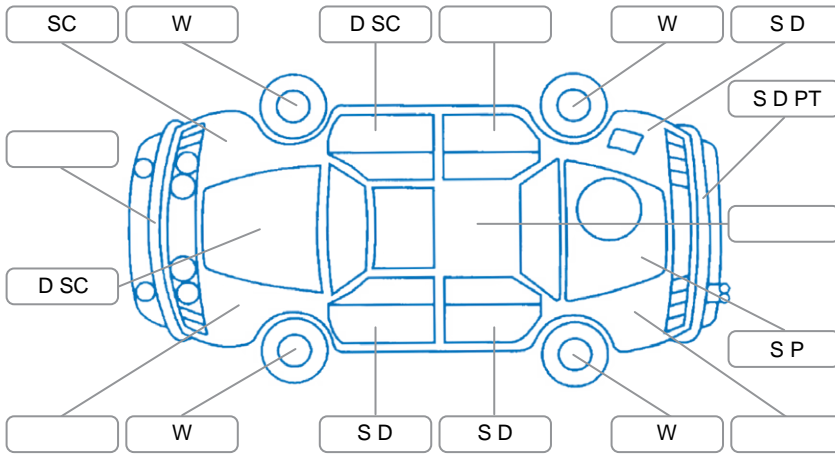

Report ID:	28,091,949	Version:	1
Created:	09 Apr 2026		

Make:	Toyota	Model:	Markx
Body Style:	Wagon	Year:	2010
Rego No.:	NFA120	Rego Expiry:	13 Jun 2026
WoF Expiry:	30 Mar 2027	Odometer:	212,146 Kms
Good No.:	28091949	VIN:	7AT0H64TX20034426
Next Service:	222,136kms	Service History:	No

Key

S = Scratch R = Rust C = Crack * = Decals W = Significant scuffs
 D = Dent PT = Paint defect P = Pin dent SC = Stone Chips

Note: some defects and blemishes may not be displayed in the diagram

Body Inspection Comments

Front fog lights had been disconnected. (Brackets are broken and rattling)
 Dent on left A-pillar. Steering audio control is not operating.

Conditions During Body Inspection: Dry

Under Carriage and Under Bonnet Inspection Comments

Inside wear on rear tyres. Leaking from transmission.

Interior Comments

Seats:	Good
Carpets:	Good
Panels:	Good
Dashboard:	Good

General Comments

Remote key shell is cracked.

Road Conditions During Test Drive	Dry		
Engine Timing Mechanism	Timing Chain		
Evidence of Cam Belt Replacement	<input type="checkbox"/> Yes	<input type="checkbox"/> No	Kms
Inspected by:	Yuki Itohara		
Published by:	Callum Busuttill		
Inspection Date:	08 Apr 2026		