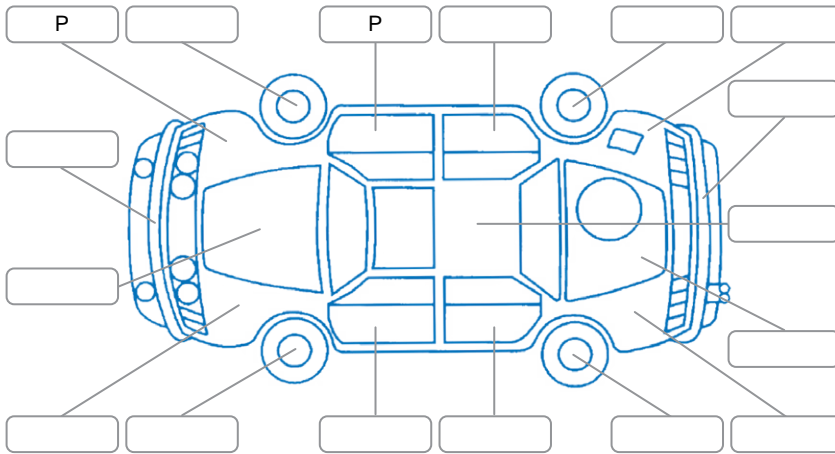

Report ID:	28,091,908	Version:	5
Created:	27 May 2026		

Make:	BMW	Model:	X1
Body Style:	SUV	Year:	2018
Rego No.:	MRU763	Rego Expiry:	19 Sep 2026
WoF Expiry:	01 May 2027	Odometer:	73,624 Kms
Good No.:	28091908	VIN:	WBAJG12040EA98455
Next Service:	83,000 kms	Service History:	No

Key
 S = Scratch R = Rust C = Crack * = Decals W = Significant scuffs
 D = Dent PT = Paint defect P = Pin dent SC = Stone Chips

Note: some defects and blemishes may not be displayed in the diagram

Body Inspection Comments