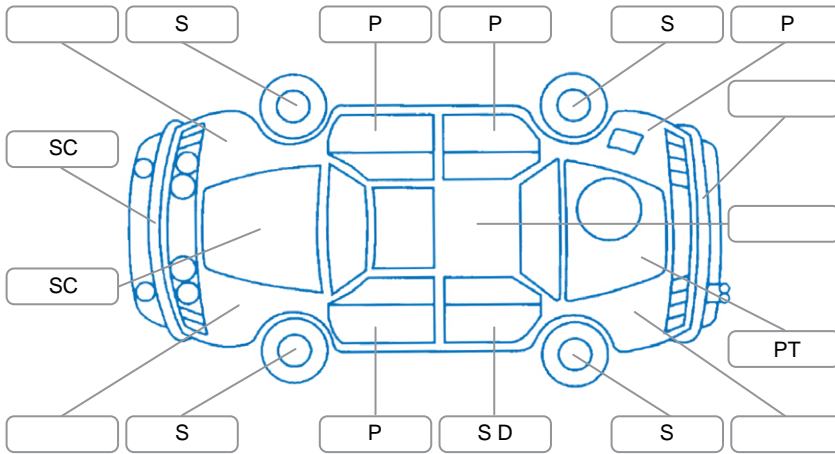

Report ID:	28,091,898	Version:	1
Created:	01 Apr 2026		

Make:	Subaru	Model:	Legacy
Body Style:	Wagon	Year:	2012
Rego No.:	LLU544	Rego Expiry:	19 Jun 2026
WoF Expiry:	01 Nov 2026	Odometer:	255,664 Kms
Good No.:	28091898	VIN:	7AT0GF0BX18068929
Next Service:	262,000kms	Service History:	No

**Key**

S = Scratch    R = Rust    C = Crack    \* = Decals    W = Significant scuffs  
 D = Dent    PT = Paint defect    P = Pin dent    SC = Stone Chips

Note: some defects and blemishes may not be displayed in the diagram