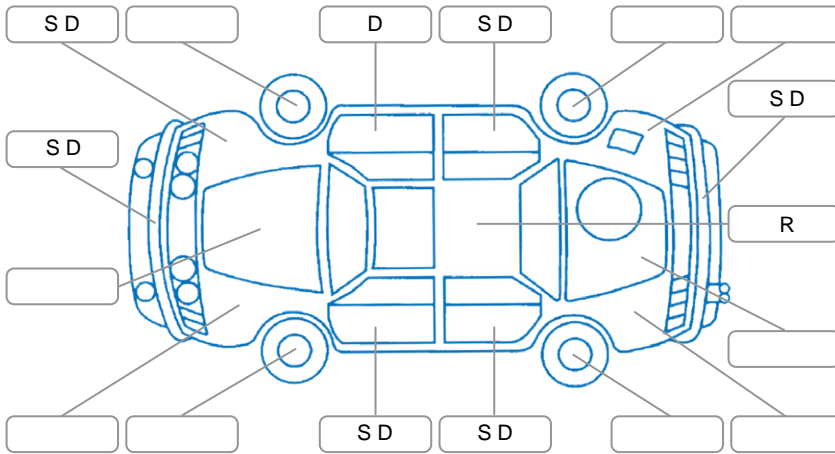

Key
 S = Scratch R = Rust C = Crack * = Decals W = Significant scuffs
 D = Dent PT = Paint defect P = Pin dent SC = Stone Chips

Note: some defects and blemishes may not be displayed in the diagram

Body Inspection Comments

Steering wheel torn, windscreen crack out cva,

Road Conditions During Test Drive

Dry

Engine Timing Mechanism

Timing Chain

Evidence of Cam Belt Replacement

Yes No

Kms