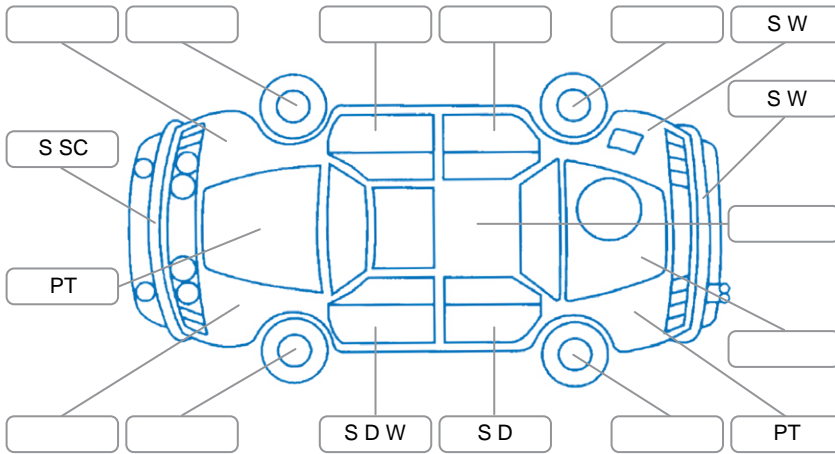

Report ID:	28,091,805	Version:	1
Created:	10 Apr 2026		

Make:	Nissan	Model:	Wingroad
Body Style:	Wagon	Year:	2007
Rego No.:	EDG795	Rego Expiry:	11 Aug 2026
WoF Expiry:	04 Sep 2026	Odometer:	212,913 Kms
Good No.:	28091805	VIN:	JN1TBAY12A0017868
Next Service:	222045	Service History:	No

Key

S = Scratch R = Rust C = Crack * = Decals W = Significant scuffs
 D = Dent PT = Paint defect P = Pin dent SC = Stone Chips

Note: some defects and blemishes may not be displayed in the diagram

Body Inspection Comments

Conditions During Body Inspection: Dry

Under Carriage and Under Bonnet Inspection Comments

Left rear shock leaking

Interior Comments

Seats:	stains
Carpets:	Good
Panels:	console lid broken
Dashboard:	Good

General Comments