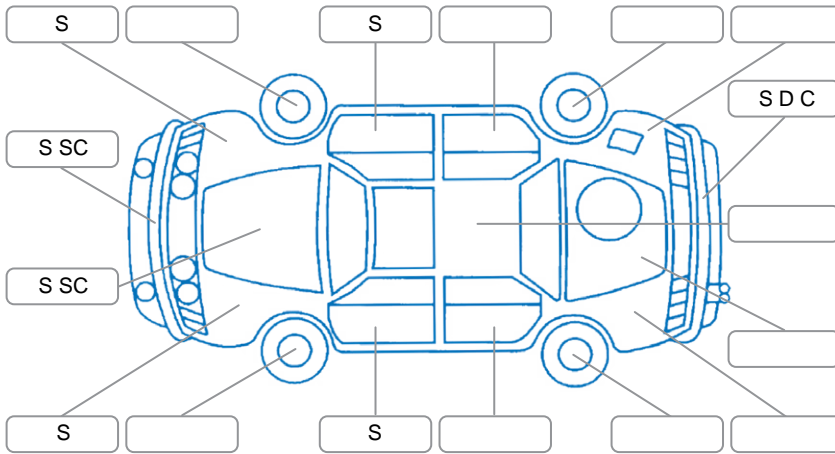

Report ID:	28,091,626	Version:	1
Created:	08 Apr 2026		

Make:	Jeep	Model:	Grand Cherokee
Body Style:	SUV	Year:	2008
Rego No.:	FJQ69	Rego Expiry:	11 May 2026
WoF Expiry:	27 Jul 2026	Odometer:	213,640 Kms
Good No.:	28091626	VIN:	1J8HD582X5Y586752
Next Service:		Service History:	No

Key
 S = Scratch R = Rust C = Crack * = Decals W = Significant scuffs
 D = Dent PT = Paint defect P = Pin dent SC = Stone Chips

Note: some defects and blemishes may not be displayed in the diagram

Body Inspection Comments

Conditions During Body Inspection: Dry

Under Carriage and Under Bonnet Inspection Comments

Interior Comments

Seats:	driver cracked
Carpets:	Average
Panels:	Average
Dashboard:	Average

General Comments

Air conditioning turns on and immediately cuts out again. Rear wiper broken