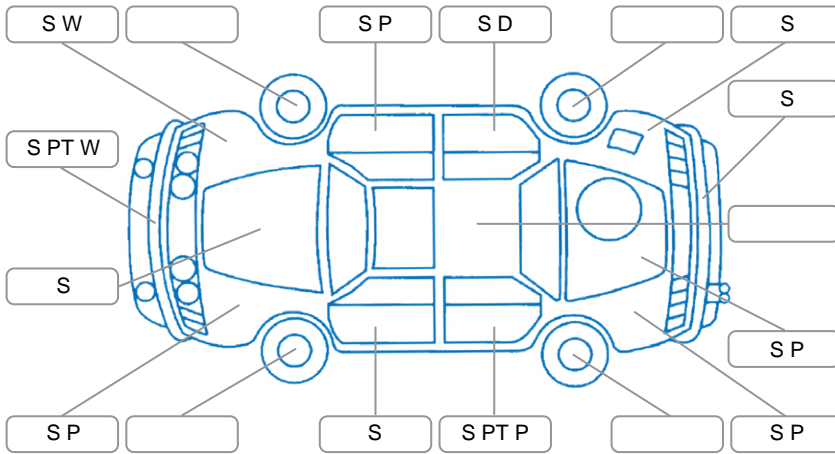

Report ID:	28,091,585	Version:	2
Created:	01 Apr 2026		

Make:	Mercedes-Benz	Model:	B180
Body Style:	Hatchback	Year:	2013
Rego No.:	NBA328	Rego Expiry:	28 Feb 2026
WoF Expiry:	05 Feb 2027	Odometer:	60,350 Kms
Good No.:	28091585	VIN:	WDD2462422J132453
Next Service:	Unknown	Service History:	No

Key

S = Scratch R = Rust C = Crack * = Decals W = Significant scuffs
 D = Dent PT = Paint defect P = Pin dent SC = Stone Chips

Note: some defects and blemishes may not be displayed in the diagram

Body Inspection Comments

FL tyre edgeworn.

Conditions During Body Inspection

Dry

Under Carriage and Under Bonnet Inspection Comments

Underbody covered. Underbody covers damaged.

Interior Comments

Seats:	Minor stains
Carpets:	Average
Panels:	Average
Dashboard:	Average

General Comments

No washer fluid. Fuel level warning. Auxiliary battery malfunction. Bonnet release handle not secured

Road Conditions During Test Drive Dry

Engine Timing Mechanism Timing Chain

Evidence of Cam Belt Replacement Yes No Kms