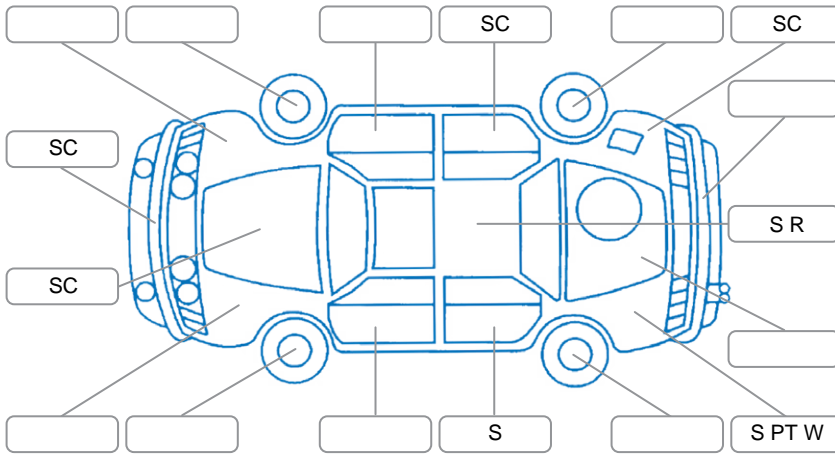

Key
 S = Scratch R = Rust C = Crack * = Decals W = Significant scuffs
 D = Dent PT = Paint defect P = Pin dent SC = Stone Chips

Note: some defects and blemishes may not be displayed in the diagram

Body Inspection Comments

Aerial missing
 Rear tyres low

Conditions During Body Inspection Dry

Under Carriage and Under Bonnet Inspection Comments

Drive belt perished
 Oil around turbo and pipes, engine oil leaks valve cover area, sump