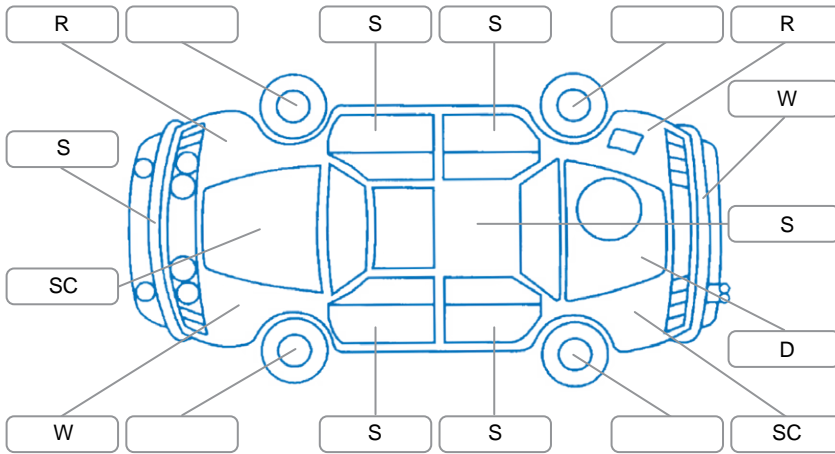

Report ID:	28,091,537	Version:	2
Created:	11 Jun 2026		

Make:	Toyota	Model:	Hiace
Body Style:	Van	Year:	2019
Rego No.:	MFH705	Rego Expiry:	10 Jul 2026
WoF Expiry:	08 Jul 2026	Odometer:	46,851 Kms
Good No.:	28091537	VIN:	JTFTA3AP908001311
Next Service:	58759	Service History:	Yes

Key

S = Scratch R = Rust C = Crack * = Decals W = Significant scuffs
 D = Dent PT = Paint defect P = Pin dent SC = Stone Chips

Note: some defects and blemishes may not be displayed in the diagram

Body Inspection Comments

General Comments

Stone chip in CVA

Road Conditions During Test Drive	Dry		
Engine Timing Mechanism	Timing Chain		
Evidence of Cam Belt Replacement	<input type="checkbox"/> Yes	<input type="checkbox"/> No	Kms
Inspected by:	Darren Beban		
Published by:	Andrew Totton		
Inspection Date:	01 Apr 2026		