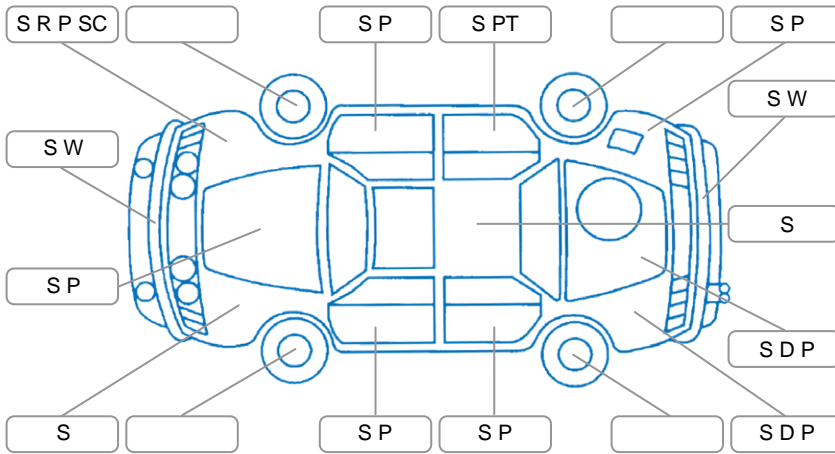

Report ID:	28,091,537	Version:	1
Created:	01 Apr 2026		

Make:	Toyota	Model:	Hiace
Body Style:	Van	Year:	2019
Rego No.:	MFH705	Rego Expiry:	10 Jul 2026
WoF Expiry:	08 Jul 2026	Odometer:	46,851 Kms
Good No.:	28091537	VIN:	JTFTA3AP908001311
Next Service:	58759	Service History:	Yes

Key

S = Scratch R = Rust C = Crack * = Decals W = Significant scuffs
 D = Dent PT = Paint defect P = Pin dent SC = Stone Chips

Note: some defects and blemishes may not be displayed in the diagram

Body Inspection Comments

Conditions During Body Inspection: Dry

Under Carriage and Under Bonnet Inspection Comments

Paint damaged left and right sill seam, rusted.

Interior Comments

Seats:	tears in seats
Carpets:	Average
Panels:	Average
Dashboard:	Average