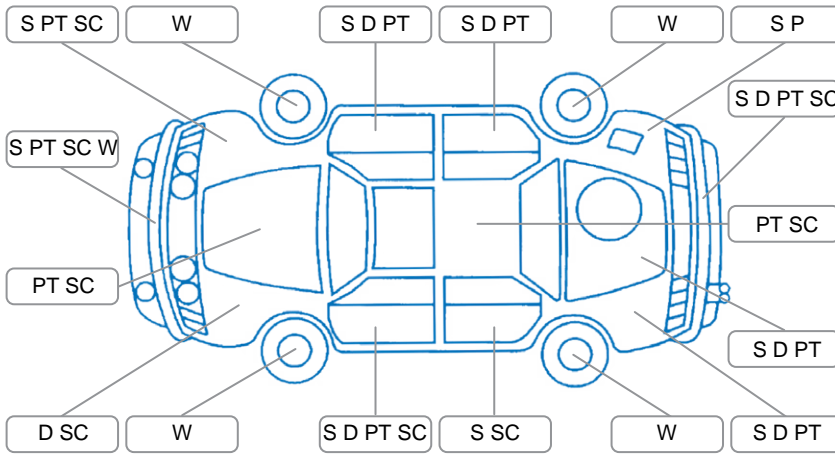

Report ID:	28,091,460	Version:	1
Created:	01 Apr 2026		

Make:	Mazda	Model:	Atenza
Body Style:	Wagon	Year:	2008
Rego No.:	GUP264	Rego Expiry:	31 May 2026
WoF Expiry:	16 Oct 2026	Odometer:	322,215 Kms
Good No.:	28091460	VIN:	7AT0C139X13101926
Next Service:	335,000 Kms	Service History:	No

Key
 S = Scratch R = Rust C = Crack * = Decals W = Significant scuffs
 D = Dent PT = Paint defect P = Pin dent SC = Stone Chips

Note: some defects and blemishes may not be displayed in the diagram

Body Inspection Comments

Small stone chip in front windscreen

Conditions During Body Inspection Dry

Under Carriage and Under Bonnet Inspection Comments

2WD
 Oil seep under transmission casing

Interior Comments

Seats:	Average
Carpets:	Average
Panels:	Average
Dashboard:	Average