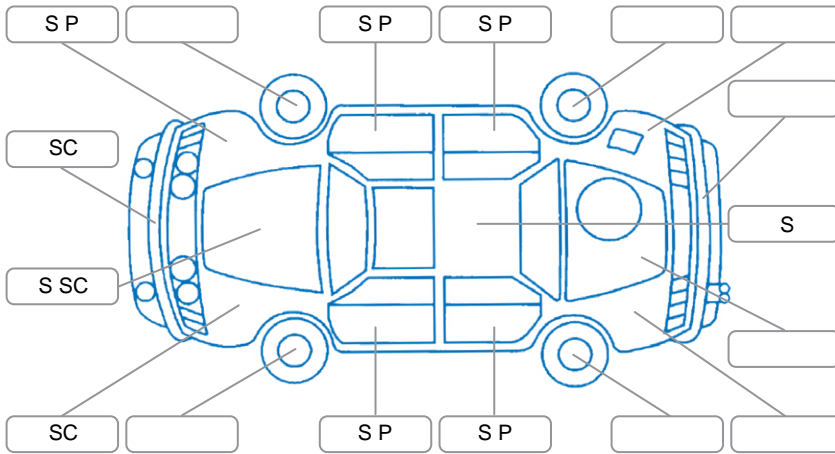

Key
 S = Scratch R = Rust C = Crack * = Decals W = Significant scuffs
 D = Dent PT = Paint defect P = Pin dent SC = Stone Chips

Note: some defects and blemishes may not be displayed in the diagram

Body Inspection Comments

LF tyre edgeworn.

Conditions During Body Inspection

Dry

Under Carriage and Under Bonnet Inspection Comments

Minor rust spots on chassis

Interior Comments

Seats:	Average
Carpets:	Average
Panels:	Average
Dashboard:	Average