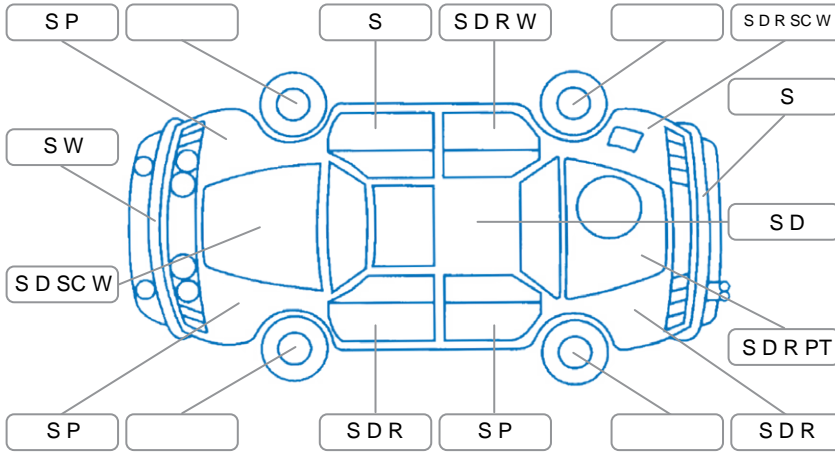

Report ID:	28,091,378	Version:	1
Created:	01 Apr 2026		

Make:	Toyota	Model:	Hiace
Body Style:	Van	Year:	2020
Rego No.:	MYU185	Rego Expiry:	13 Jul 2026
WoF Expiry:	02 Oct 2026	Odometer:	168,102 Kms
Good No.:	28091378	VIN:	JTFLA3CP206003698
Next Service:	177,000	Service History:	No

Key

S = Scratch R = Rust C = Crack * = Decals W = Significant scuffs
 D = Dent PT = Paint defect P = Pin dent SC = Stone Chips

Note: some defects and blemishes may not be displayed in the diagram

Body Inspection Comments

- Boot & Right sliding door seal torn
- Large chip in windscreen
- Rust on sill seams

Conditions During Body Inspection: Dry

Under Carriage and Under Bonnet Inspection Comments

Interior Comments

Seats:	Average
Carpets:	Average
Panels:	Average
Dashboard:	Average