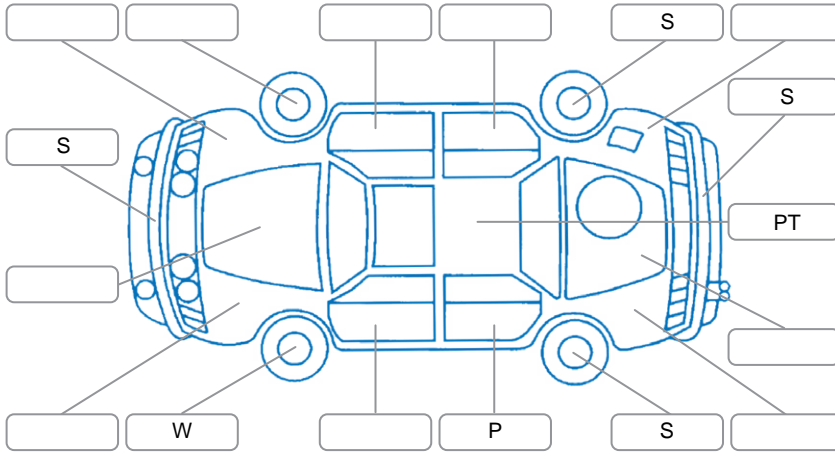

Key

S = Scratch R = Rust C = Crack * = Decals W = Significant scuffs
 D = Dent PT = Paint defect P = Pin dent SC = Stone Chips

Note: some defects and blemishes may not be displayed in the diagram

Body Inspection Comments

Headlights fading. LF sidewall damaged. LF seat back pocket tear.

Conditions During Body Inspection

Wet

Under Carriage and Under Bonnet Inspection Comments

Engine oil stains. Front brake pads low, approx 1mm. Rear brake pads low, approx 2mm. Front inner CV axle boots grease leaks.