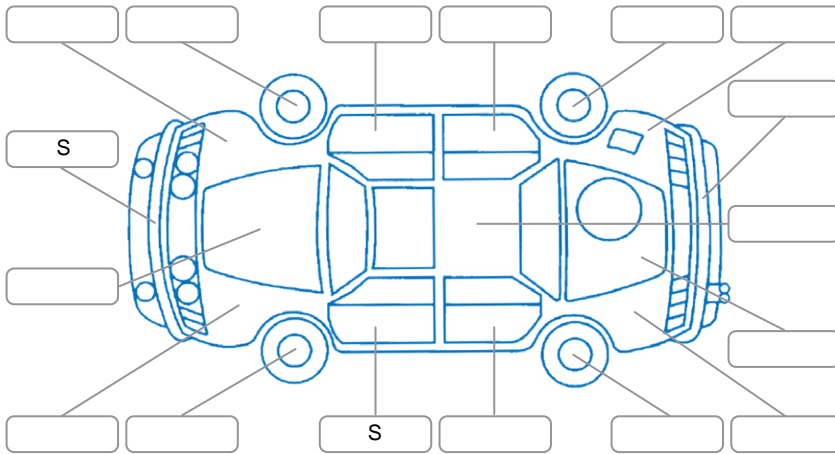

Report ID:	28,091,234	Version:	3
Created:	29 Apr 2026		

Make:	Toyota	Model:	Crown
Body Style:	Sedan	Year:	2013
Rego No.:		Rego Expiry:	
WoF Expiry:	15 Apr 2027	Odometer:	130,016 Kms
Good No.:	28091234	VIN:	7AT0H60BX26043701
Next Service:	140000	Service History:	No

Key
 S = Scratch R = Rust C = Crack * = Decals W = Significant scuffs
 D = Dent PT = Paint defect P = Pin dent SC = Stone Chips

Note: some defects and blemishes may not be displayed in the diagram

Body Inspection Comments

Conditions During Body Inspection

Under Carriage and Under Bonnet Inspection Comments

Interior Comments

Seats:	Good
Carpets:	Good
Panels:	Good
Dashboard:	Good

General Comments

Road Conditions During Test Drive	Dry
Engine Timing Mechanism	Timing Chain
Evidence of Cam Belt Replacement	<input type="checkbox"/> Yes <input type="checkbox"/> No Kms
Inspected by:	Curshey Accad
Published by:	Marcel Elia
Inspection Date:	26 Apr 2026