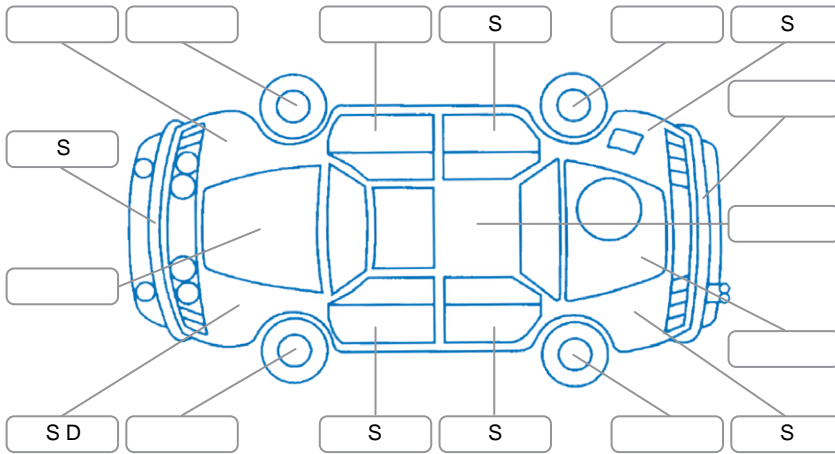

Report ID:	28,091,210	Version:	1
Created:	24 Apr 2026		

Make:	Honda	Model:	Stepwgn
Body Style:	Wagon	Year:	2019
Rego No.:		Rego Expiry:	
WoF Expiry:	16 Apr 2027	Odometer:	98,155 Kms
Good No.:	28091210	VIN:	7AT08G9DX26081015
Next Service:	108100	Service History:	No

Key
 S = Scratch R = Rust C = Crack * = Decals W = Significant scuffs
 D = Dent PT = Paint defect P = Pin dent SC = Stone Chips

Note: some defects and blemishes may not be displayed in the diagram

Body Inspection Comments

Conditions During Body Inspection

Under Carriage and Under Bonnet Inspection Comments

Interior Comments

Seats:	Good
Carpets:	Good
Panels:	Good
Dashboard:	Good

General Comments

Road Conditions During Test Drive	Wet
Engine Timing Mechanism	Timing Chain
Evidence of Cam Belt Replacement	<input type="checkbox"/> Yes <input type="checkbox"/> No Kms
Inspected by:	Curshey Accad
Published by:	Curshey Accad
Inspection Date:	24 Apr 2026