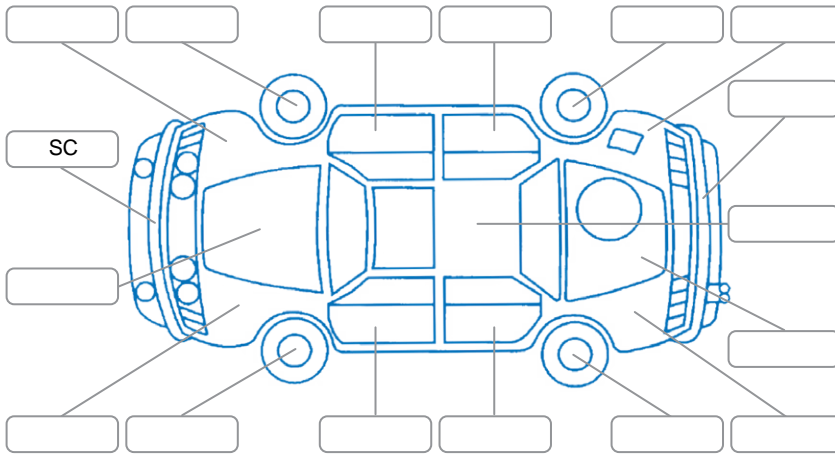

Report ID:	28,091,172	Version:	1
Created:	04 May 2026		

Make:	Mazda	Model:	Axela
Body Style:	Hatchback	Year:	2014
Rego No.:		Rego Expiry:	
WoF Expiry:	20 Apr 2027	Odometer:	90,982 Kms
Good No.:	28091172	VIN:	7AT0C13JX26106060
Next Service:	100988	Service History:	No

Key
 S = Scratch R = Rust C = Crack * = Decals W = Significant scuffs
 D = Dent PT = Paint defect P = Pin dent SC = Stone Chips

Note: some defects and blemishes may not be displayed in the diagram

Body Inspection Comments