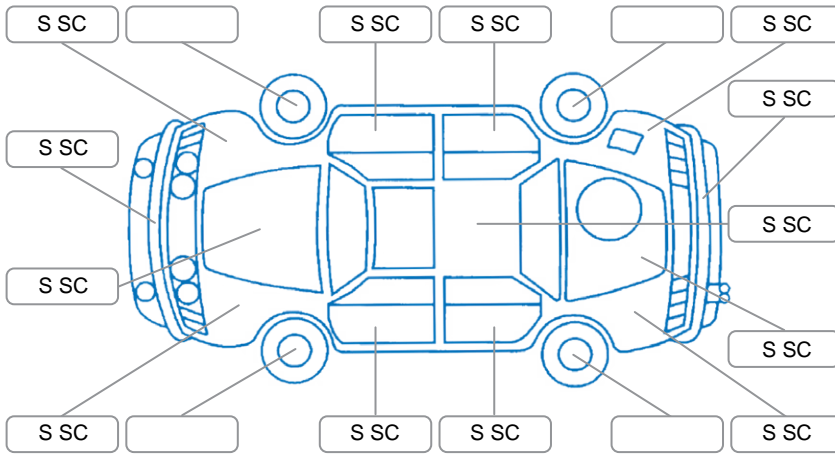

Report ID:	28,091,140	Version:	1
Created:	20 Apr 2026		

Make:	Toyota	Model:	Sienta
Body Style:		Year:	2017
Rego No.:		Rego Expiry:	
WoF Expiry:	15 Apr 2027	Odometer:	78,271 Kms
Good No.:	28091140	VIN:	
Next Service:		Service History:	No

**Key**

S = Scratch    R = Rust    C = Crack    \* = Decals    W = Significant scuffs  
 D = Dent    PT = Paint defect    P = Pin dent    SC = Stone Chips

Note: some defects and blemishes may not be displayed in the diagram