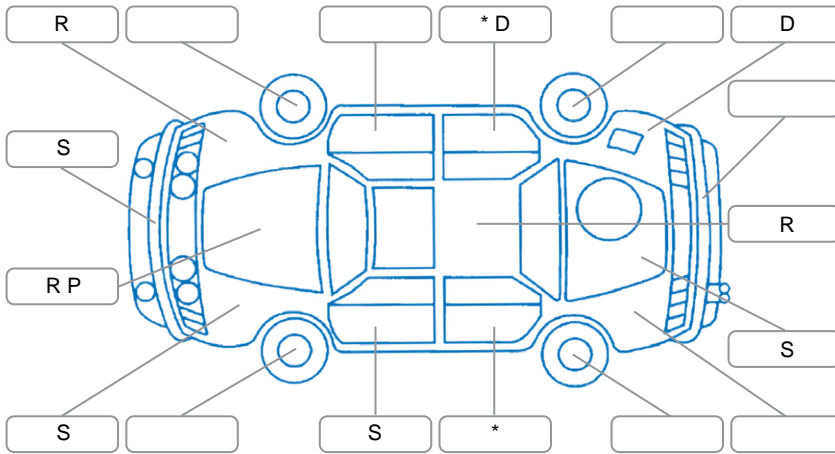

Report ID:	28,091,070	Version:	2
Created:	08 Apr 2026		

Make:	Nissan	Model:	Navara
Body Style:	Utility	Year:	2019
Rego No.:	MPJ376	Rego Expiry:	11 Dec 2026
WoF Expiry:	19 Mar 2027	Odometer:	118,781 Kms
Good No.:	28091070	VIN:	MNTCB2D23A0016902
Next Service:	138,011 kms	Service History:	Yes

Key

S = Scratch R = Rust C = Crack * = Decals W = Significant scuffs
 D = Dent PT = Paint defect P = Pin dent SC = Stone Chips

Note: some defects and blemishes may not be displayed in the diagram

Body Inspection Comments

L wing mirror indicator glass cracked, underbody rust, front brake pads low,

Conditions During Body Inspection

Dry

Under Carriage and Under Bonnet Inspection Comments

Interior Comments

Seats:	Average
Carpets:	Average
Panels:	Average
Dashboard:	Good

General Comments

Driver body seal torn, driver seat torn, interior light not working,

Road Conditions During Test Drive Dry

Engine Timing Mechanism Timing Chain

Evidence of Cam Belt Replacement Yes No Kms