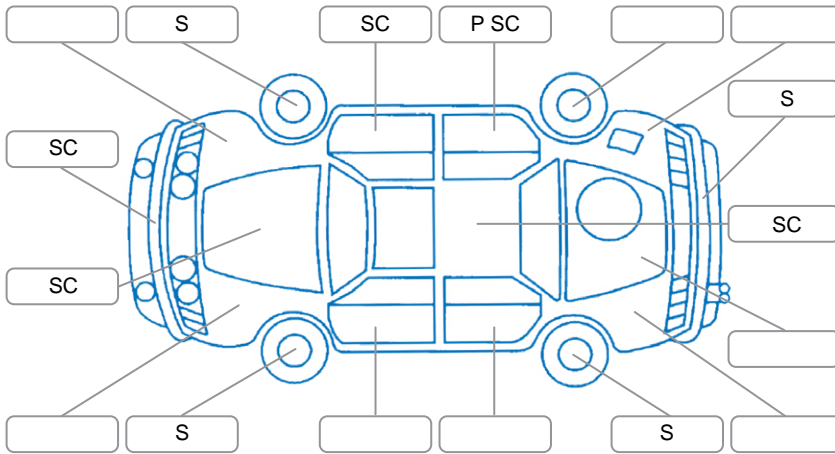

Report ID:	28,090,982	Version:	2
Created:	02 Apr 2026		

Make:	Mini	Model:	Countryman
Body Style:	SUV	Year:	2018
Rego No.:	LKJ448	Rego Expiry:	27 May 2026
WoF Expiry:	06 Apr 2027	Odometer:	91,416 Kms
Good No.:	28090982	VIN:	WMWYT120303E27619
Next Service:	101,000kms	Service History:	No

Key
 S = Scratch R = Rust C = Crack * = Decals W = Significant scuffs
 D = Dent PT = Paint defect P = Pin dent SC = Stone Chips

Note: some defects and blemishes may not be displayed in the diagram

Body Inspection Comments

Conditions During Body Inspection: Dry

Under Carriage and Under Bonnet Inspection Comments

Interior Comments

Seats:	Good
Carpets:	Good
Panels:	Good
Dashboard:	Good

General Comments

AWD petrol auto Countryman wagon.