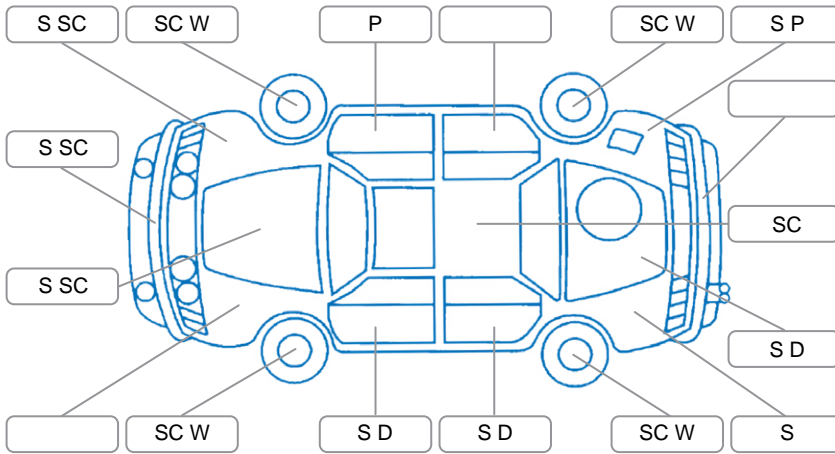

Report ID:	28,090,930	Version:	1
Created:	08 Apr 2026		

Make:	Ford	Model:	Escape
Body Style:	SUV	Year:	2018
Rego No.:	LMW265	Rego Expiry:	11 Feb 2027
WoF Expiry:	16 Apr 2027	Odometer:	114,554 Kms
Good No.:	28090930	VIN:	WF0AXXWPMAY16305
Next Service:	124,502kms	Service History:	No

**Key**  
 S = Scratch    R = Rust    C = Crack    \* = Decals    W = Significant scuffs  
 D = Dent    PT = Paint defect    P = Pin dent    SC = Stone Chips

Note: some defects and blemishes may not be displayed in the diagram

### Body Inspection Comments

Rear wiper arm cap is missing.

Conditions During Body Inspection    Dry