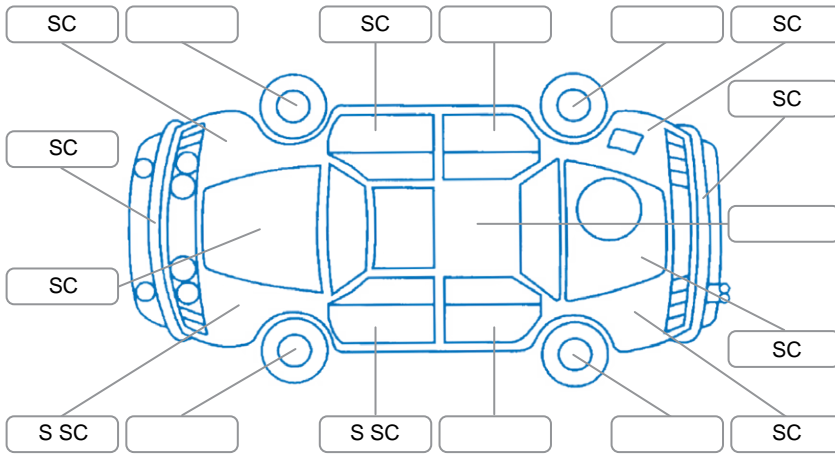

Report ID:	28,090,907	Version:	1
Created:	02 Apr 2026		

Make:	BMW	Model:	Z4
Body Style:	Convertible	Year:	2007
Rego No.:	115	Rego Expiry:	04 Dec 2026
WoF Expiry:	04 Apr 2026	Odometer:	112,301 Kms
Good No.:	28090907	VIN:	WBABU12040LH57093
Next Service:	122000	Service History:	No

Key
 S = Scratch R = Rust C = Crack * = Decals W = Significant scuffs
 D = Dent PT = Paint defect P = Pin dent SC = Stone Chips

Note: some defects and blemishes may not be displayed in the diagram

Body Inspection Comments