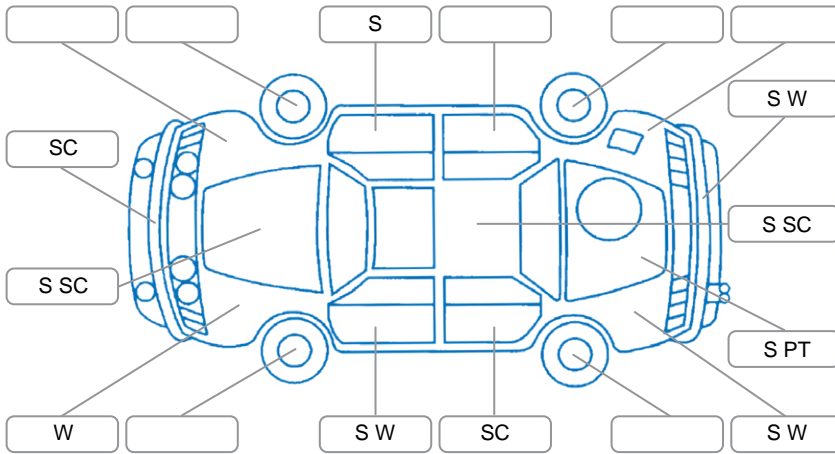

Key
 S = Scratch R = Rust C = Crack * = Decals W = Significant scuffs
 D = Dent PT = Paint defect P = Pin dent SC = Stone Chips

Note: some defects and blemishes may not be displayed in the diagram

Body Inspection Comments

Conditions During Body Inspection: Dry

Under Carriage and Under Bonnet Inspection Comments

Interior Comments

Seats:	Good
Carpets:	Good
Panels:	Good
Dashboard:	Good

General Comments

Road Conditions During Test Drive	Dry	
Engine Timing Mechanism	Timing Chain	
Evidence of Cam Belt Replacement	<input type="checkbox"/> Yes <input type="checkbox"/> No	Kms
Inspected by:	Robert Rankin	
Published by:	Anna Zandstra	
Inspection Date:	07 Apr 2026	