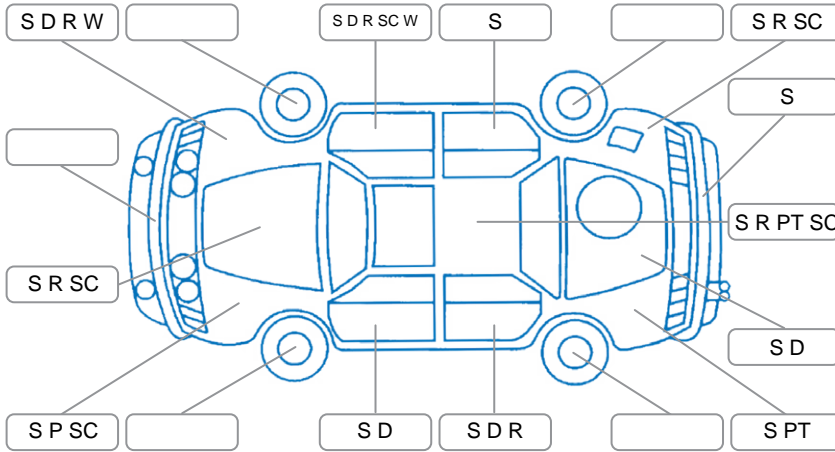

Report ID:	28,090,694	Version:	1
Created:	17 Apr 2026		

Make:	Holden	Model:	Rodeo 4X2
Body Style:	Utility	Year:	2008
Rego No.:	ELH372	Rego Expiry:	04 May 2026
WoF Expiry:	14 Oct 2026	Odometer:	215,656 Kms
Good No.:	28090694	VIN:	MPATFR85H8H519874
Next Service:	224,000	Service History:	No

Key

S = Scratch R = Rust C = Crack * = Decals W = Significant scuffs
 D = Dent PT = Paint defect P = Pin dent SC = Stone Chips

Note: some defects and blemishes may not be displayed in the diagram

Body Inspection Comments

- No Canopy Lock or Keys
- Left Headlight Moisture
- Left Mirror Indicator Broken

Conditions During Body Inspection	Dry
-----------------------------------	-----

Under Carriage and Under Bonnet Inspection Comments

Oil Seepage

Interior Comments

Seats:	Poor
Carpets:	Average
Panels:	Average
Dashboard:	Average

General Comments

Turbo Whistle Under Load

Road Conditions During Test Drive	Dry
Engine Timing Mechanism	Timing Chain
Evidence of Cam Belt Replacement	<input type="checkbox"/> Yes <input type="checkbox"/> No Kms
Inspected by:	Darren Beban
Published by:	Andrew Totton
Inspection Date:	01 Apr 2026