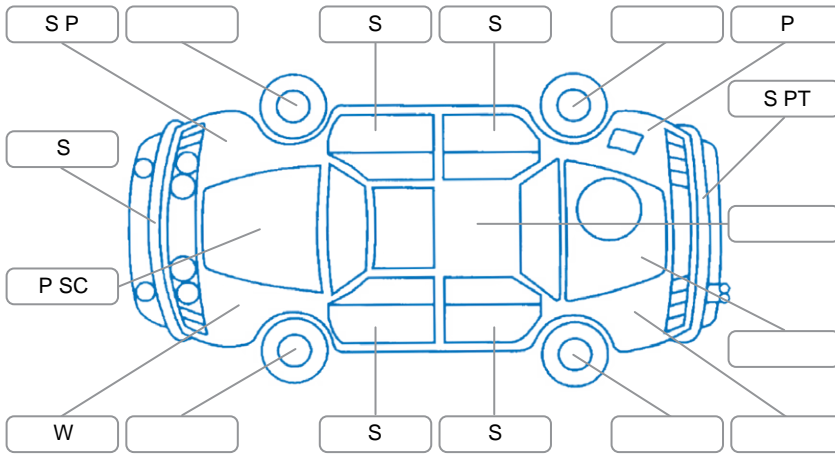

Report ID:	28,090,625	Version:	1
Created:	02 Apr 2026		

Make:	Toyota	Model:	Kluger
Body Style:	Wagon	Year:	2005
Rego No.:	KFR515	Rego Expiry:	05 Jul 2026
WoF Expiry:	16 Apr 2027	Odometer:	151,377 Kms
Good No.:	28090625	VIN:	7AT0H642X16139031
Next Service:	153,000	Service History:	No

### Key

S = Scratch    R = Rust    C = Crack    \* = Decals    W = Significant scuffs  
 D = Dent    PT = Paint defect    P = Pin dent    SC = Stone Chips

Note: some defects and blemishes may not be displayed in the diagram