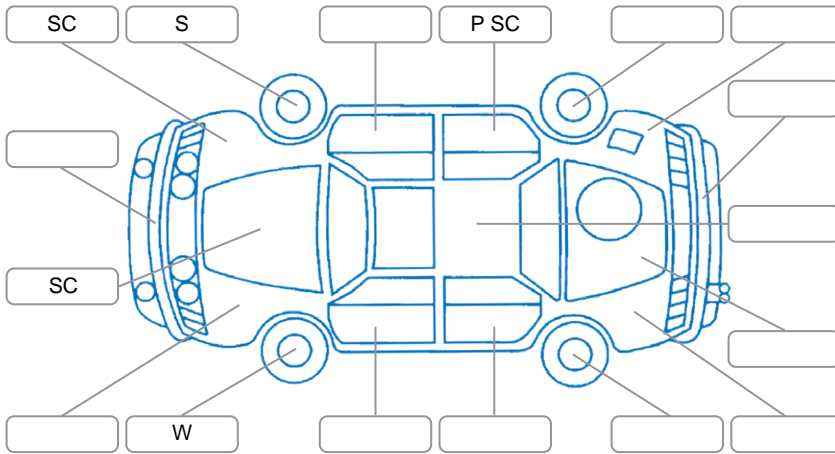

Report ID:	28,090,558	Version:	2
Created:	02 Apr 2026		

Make:	Honda	Model:	Accord
Body Style:	Sedan	Year:	2009
Rego No.:	NAS660	Rego Expiry:	28 Aug 2026
WoF Expiry:	20 Sep 2026	Odometer:	97,134 Kms
Good No.:	28090558	VIN:	7AT08G13X20001478
Next Service:	102,000kms	Service History:	No

Key
 S = Scratch R = Rust C = Crack * = Decals W = Significant scuffs
 D = Dent PT = Paint defect P = Pin dent SC = Stone Chips

Note: some defects and blemishes may not be displayed in the diagram

Body Inspection Comments

Conditions During Body Inspection: Dry

Under Carriage and Under Bonnet Inspection Comments

Interior Comments

Seats:	Average
Carpets:	Average
Panels:	Average
Dashboard:	Average

General Comments

Road Conditions During Test Drive	Dry	
Engine Timing Mechanism	Timing Chain	
Evidence of Cam Belt Replacement	<input type="checkbox"/> Yes <input type="checkbox"/> No	Kms
Inspected by:	Daryll Timms	
Published by:	Gemma Rowlands	
Inspection Date:	01 Apr 2026	