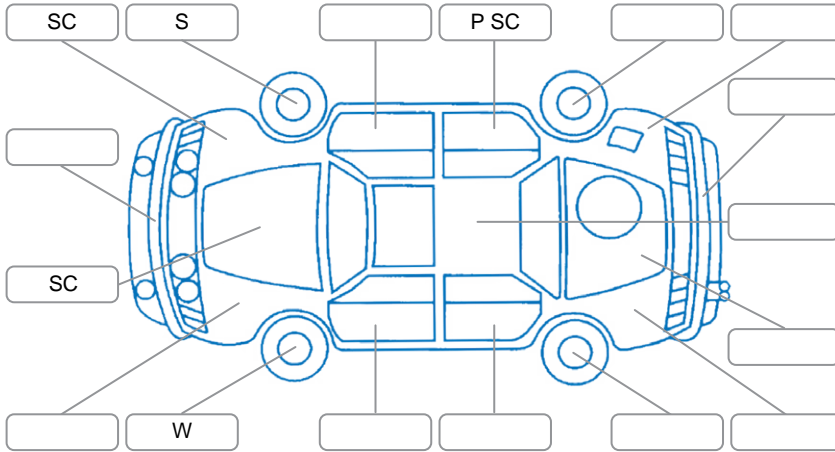

Report ID:	28,090,558	Version:	3
Created:	18 May 2026		

Make:	Honda	Model:	Accord
Body Style:	Sedan	Year:	2009
Rego No.:	NAS660	Rego Expiry:	28 Aug 2026
WoF Expiry:	30 Apr 2027	Odometer:	97,137 Kms
Good No.:	28090558	VIN:	7AT08G13X20001478
Next Service:	102,000kms	Service History:	No

Key

S = Scratch R = Rust C = Crack * = Decals W = Significant scuffs
 D = Dent PT = Paint defect P = Pin dent SC = Stone Chips

Note: some defects and blemishes may not be displayed in the diagram

Body Inspection Comments

Conditions During Body Inspection: Dry

Under Carriage and Under Bonnet Inspection Comments

Interior Comments

Seats:	Average
Carpets:	Average
Panels:	Average
Dashboard:	Average

General Comments

Road Conditions During Test Drive	Dry	
Engine Timing Mechanism	Timing Chain	
Evidence of Cam Belt Replacement	<input type="checkbox"/> Yes <input type="checkbox"/> No	Kms
Inspected by:	Daryll Timms	
Published by:	Scott Stewart	
Inspection Date:	01 Apr 2026	