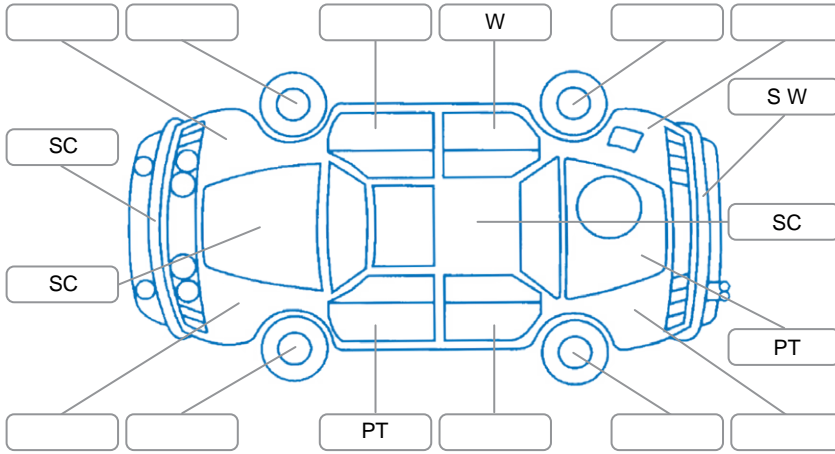

Report ID:	28,090,536	Version:	2
Created:	23 Apr 2026		

Make:	Hyundai	Model:	Santa FE
Body Style:	SUV	Year:	2012
Rego No.:	GKW152	Rego Expiry:	01 Oct 2026
WoF Expiry:	12 Mar 2027	Odometer:	173,434 Kms
Good No.:	28090536	VIN:	KMHS81XSCU897745
Next Service:	183000	Service History:	No

Key

S = Scratch R = Rust C = Crack * = Decals W = Significant scuffs
 D = Dent PT = Paint defect P = Pin dent SC = Stone Chips

Note: some defects and blemishes may not be displayed in the diagram

Body Inspection Comments