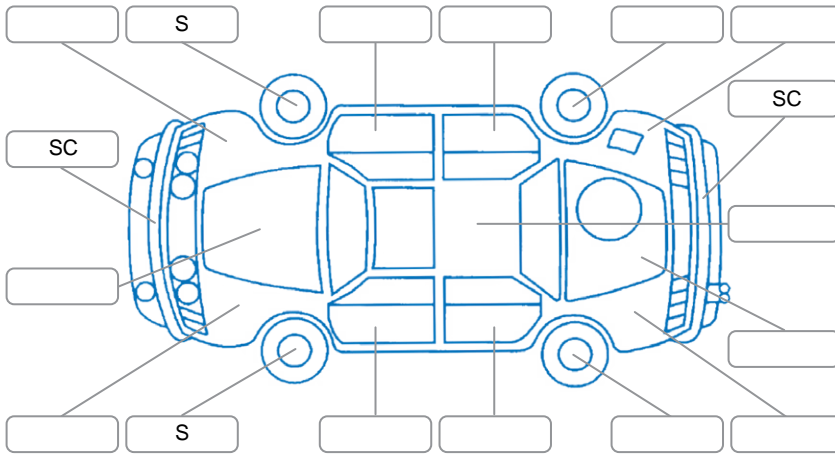

Report ID:	28,090,527	Version:	2
Created:	10 Apr 2026		

Make:	Mercedes-Benz	Model:	E300
Body Style:	Sedan	Year:	2013
Rego No.:	PKE289	Rego Expiry:	28 Feb 2027
WoF Expiry:	15 Apr 2027	Odometer:	80,617 Kms
Good No.:	28090527	VIN:	WDD2120552A759161
Next Service:	89,658kms	Service History:	No

Key
 S = Scratch R = Rust C = Crack * = Decals W = Significant scuffs
 D = Dent PT = Paint defect P = Pin dent SC = Stone Chips

Note: some defects and blemishes may not be displayed in the diagram

Body Inspection Comments