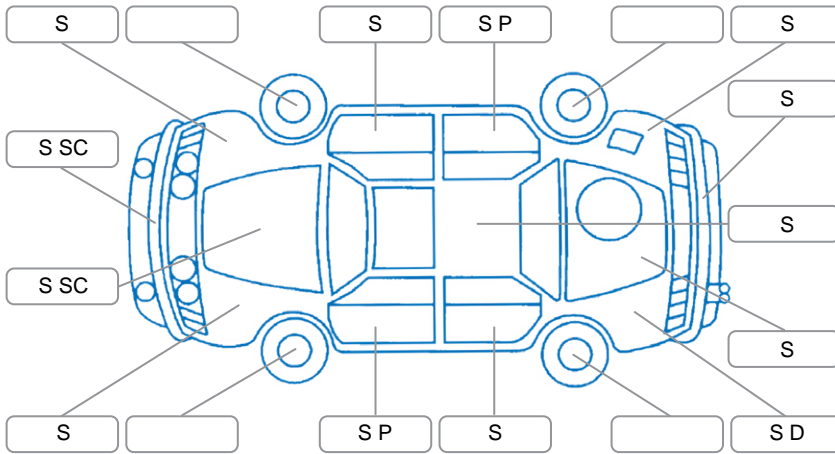

Key
 S = Scratch R = Rust C = Crack * = Decals W = Significant scuffs
 D = Dent PT = Paint defect P = Pin dent SC = Stone Chips

Note: some defects and blemishes may not be displayed in the diagram

Body Inspection Comments

Windscreen cracked

Conditions During Body Inspection

Dry

Under Carriage and Under Bonnet Inspection Comments

Interior Comments

Seats:	Average
Carpets:	Average
Panels:	Average
Dashboard:	Average

General Comments