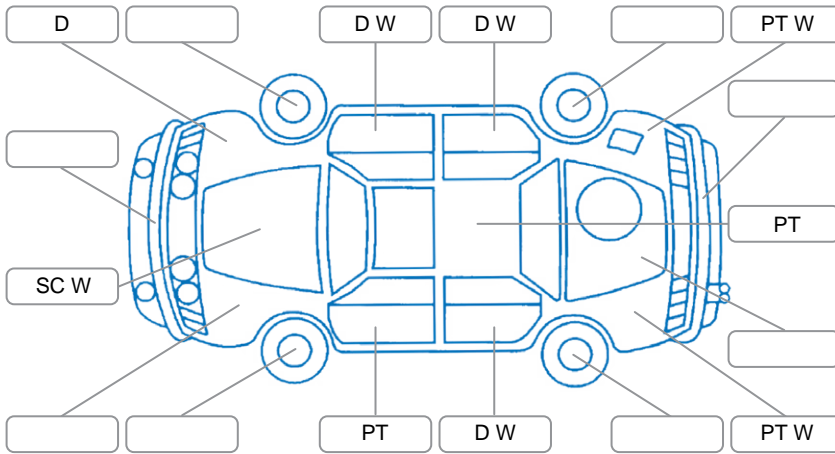

Report ID:	28,090,417	Version:	1
Created:	06 Apr 2026		

Make:	KIA	Model:	Sportage
Body Style:	SUV	Year:	2012
Rego No.:	GHC115	Rego Expiry:	28 Jan 2027
WoF Expiry:	24 Jul 2026	Odometer:	276,910 Kms
Good No.:	28090417	VIN:	KNAPC811MC7304194
Next Service:	unknown	Service History:	No

Key
 S = Scratch R = Rust C = Crack * = Decals W = Significant scuffs
 D = Dent PT = Paint defect P = Pin dent SC = Stone Chips

Note: some defects and blemishes may not be displayed in the diagram

Body Inspection Comments

Front tyres worn

Conditions During Body Inspection

Dry

Under Carriage and Under Bonnet Inspection Comments

Needs service
 Engine oil leaks around valve cover
 Brake pads low

Interior Comments

Seats:	stains
Carpets:	Good
Panels:	Good
Dashboard:	Good

General Comments

Engine knock
 Alignment out, pulling to left

Road Conditions During Test Drive Dry

Engine Timing Mechanism Timing Chain

Evidence of Cam Belt Replacement Yes No Kms

Inspected by: Greg Morgan