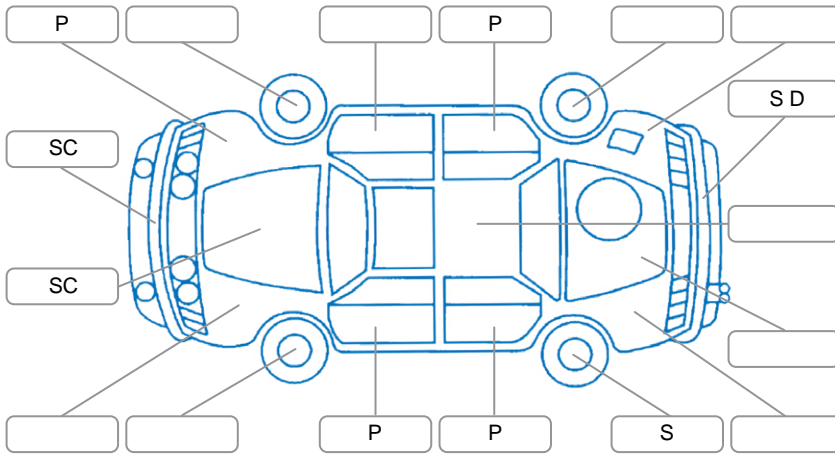

Report ID:	28,090,383	Version:	2
Created:	10 Apr 2026		

Make:	Nissan	Model:	Micra
Body Style:	Hatchback	Year:	2015
Rego No.:	JMG723	Rego Expiry:	29 May 2026
WoF Expiry:	23 Apr 2027	Odometer:	68,797 Kms
Good No.:	28090383	VIN:	MDHFBUK13A0501218
Next Service:	78,796kms	Service History:	No

Key
 S = Scratch R = Rust C = Crack * = Decals W = Significant scuffs
 D = Dent PT = Paint defect P = Pin dent SC = Stone Chips

Note: some defects and blemishes may not be displayed in the diagram

Body Inspection Comments

Conditions During Body Inspection: Dry

Under Carriage and Under Bonnet Inspection Comments

Interior Comments

Seats:	Good
Carpets:	Good
Panels:	Good
Dashboard:	Good

General Comments

Road Conditions During Test Drive	Dry
Engine Timing Mechanism	Timing Chain
Evidence of Cam Belt Replacement	<input type="checkbox"/> Yes <input type="checkbox"/> No Kms
Inspected by:	LukaAjitvan Woerden
Published by:	Cody O'Neill
Inspection Date:	01 Apr 2026