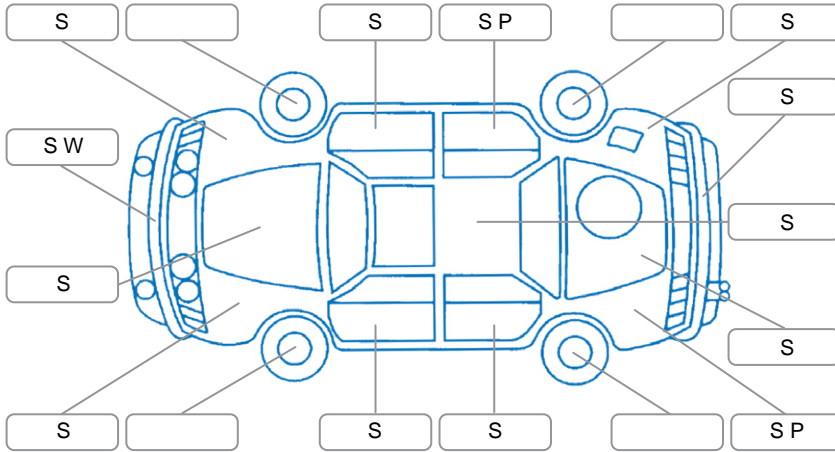

Report ID:	28,090,365	Version:	1
Created:	31 Mar 2026		

Make:	Toyota	Model:	Corolla
Body Style:	Hatchback	Year:	2021
Rego No.:	NHP703	Rego Expiry:	16 May 2026
WoF Expiry:	10 Mar 2027	Odometer:	24,665 Kms
Good No.:	28090365	VIN:	JTNK43BE703128057
Next Service:	39,400	Service History:	Yes

**Key**

S = Scratch    R = Rust    C = Crack    \* = Decals    W = Significant scuffs  
 D = Dent    PT = Paint defect    P = Pin dent    SC = Stone Chips

Note: some defects and blemishes may not be displayed in the diagram