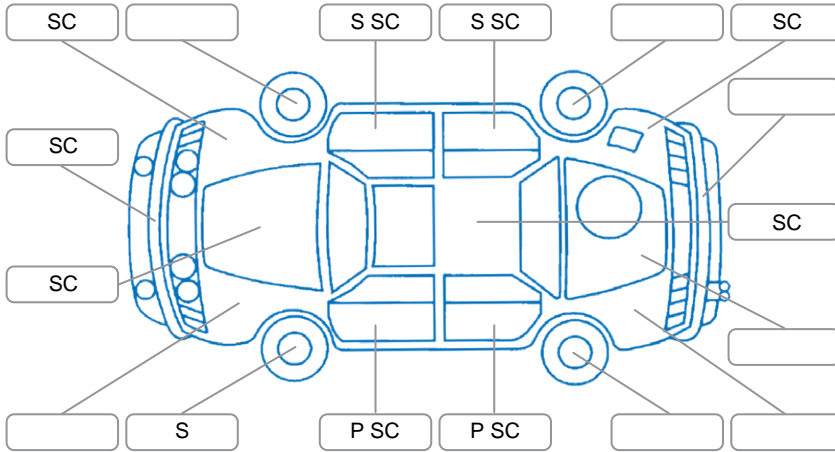

Report ID:	28,090,331	Version:	1
Created:	10 Apr 2026		

Make:	Honda	Model:	CRV
Body Style:	SUV	Year:	2016
Rego No.:	JSL242	Rego Expiry:	06 Jan 2027
WoF Expiry:	15 Apr 2027	Odometer:	69,773 Kms
Good No.:	28090331	VIN:	MRHRM1840HP061751
Next Service:	75757	Service History:	No

Key

S = Scratch R = Rust C = Crack * = Decals W = Significant scuffs
 D = Dent PT = Paint defect P = Pin dent SC = Stone Chips

Note: some defects and blemishes may not be displayed in the diagram

Body Inspection Comments

Stone chip crack windscreen, spare wheel missing,

Conditions During Body Inspection

Dry

Under Carriage and Under Bonnet Inspection Comments

Interior Comments

Seats:	Average
Carpets:	Average
Panels:	Average
Dashboard:	Average