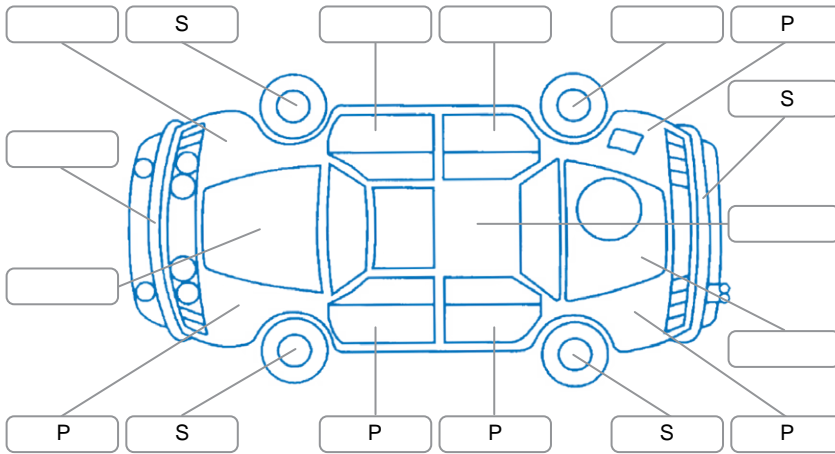

Report ID:	28,090,320	Version:	2
Created:	22 Apr 2026		

Make:	Subaru	Model:	Legacy
Body Style:	Wagon	Year:	2010
Rego No.:	LGF593	Rego Expiry:	18 Jun 2026
WoF Expiry:	01 May 2027	Odometer:	172,070 Kms
Good No.:	28090320	VIN:	7AT0GF0BX17038492
Next Service:	176,344kms	Service History:	No

**Key**  
 S = Scratch    R = Rust    C = Crack    \* = Decals    W = Significant scuffs  
 D = Dent    PT = Paint defect    P = Pin dent    SC = Stone Chips

Note: some defects and blemishes may not be displayed in the diagram