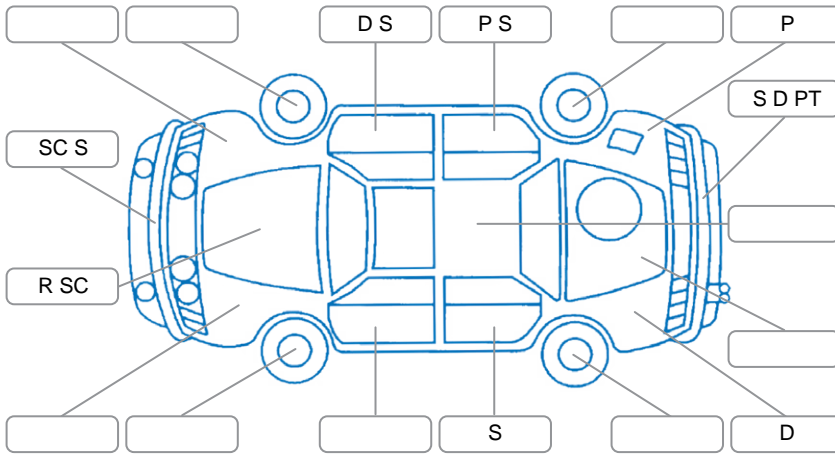

Report ID:	28,090,308	Version:	2
Created:	13 Apr 2026		

Make:	Mitsubishi	Model:	ASX
Body Style:	SUV	Year:	2024
Rego No.:	QKJ482	Rego Expiry:	15 Oct 2026
WoF Expiry:	16 Jan 2027	Odometer:	55,627 Kms
Good No.:	28090308	VIN:	JMFXTGA2WPU008668
Next Service:	65,000 kms	Service History:	Yes

Key
 S = Scratch R = Rust C = Crack * = Decals W = Significant scuffs
 D = Dent PT = Paint defect P = Pin dent SC = Stone Chips

Note: some defects and blemishes may not be displayed in the diagram

Body Inspection Comments

Parcel tray missing, rear middle seat belt frayed, left rear interior door panel torn, left wing mirror indicator glass cracked,

Conditions During Body Inspection Dry

Under Carriage and Under Bonnet Inspection Comments