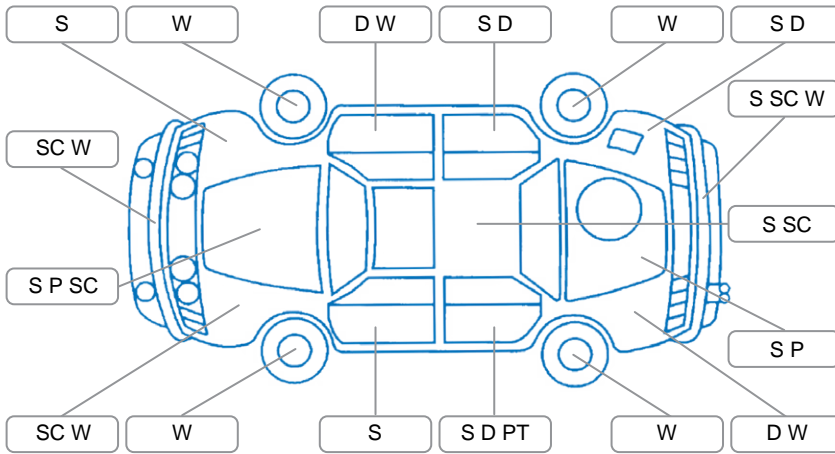

Report ID:	28,090,137	Version:	1
Created:	31 Mar 2026		

Make:	Honda	Model:	Jazz
Body Style:	Hatchback	Year:	2011
Rego No.:	FUL573	Rego Expiry:	29 Mar 2027
WoF Expiry:	28 May 2026	Odometer:	168,695 Kms
Good No.:	28090137	VIN:	JHMGE6850CS200241
Next Service:	171,989km	Service History:	No

Key
 S = Scratch R = Rust C = Crack * = Decals W = Significant scuffs
 D = Dent PT = Paint defect P = Pin dent SC = Stone Chips

Note: some defects and blemishes may not be displayed in the diagram

Body Inspection Comments