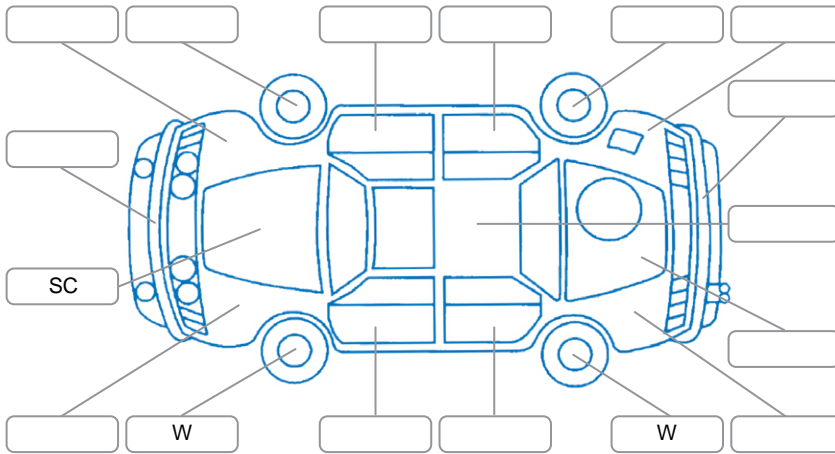

Report ID:	28,090,035	Version:	1
Created:	31 Mar 2026		

Make:	Maserati	Model:	Ghibli
Body Style:	Sedan	Year:	2017
Rego No.:	KJP536	Rego Expiry:	20 Aug 2026
WoF Expiry:	13 Mar 2027	Odometer:	55,449 Kms
Good No.:	28090035	VIN:	ZAMRS57C001161935
Next Service:	52,000km	Service History:	Yes

Key
 S = Scratch R = Rust C = Crack * = Decals W = Significant scuffs
 D = Dent PT = Paint defect P = Pin dent SC = Stone Chips

Note: some defects and blemishes may not be displayed in the diagram

Body Inspection Comments

Conditions During Body Inspection: Dry

Under Carriage and Under Bonnet Inspection Comments

Rear wheel drive

Interior Comments

Seats:	Good
Carpets:	Good
Panels:	Good
Dashboard:	Good

General Comments

Road Conditions During Test Drive	Dry		
Engine Timing Mechanism	Timing Chain		
Evidence of Cam Belt Replacement	<input type="checkbox"/> Yes	<input type="checkbox"/> No	Kms
Inspected by:	Rowan Fey		
Published by:	Rowan Fey		
Inspection Date:	31 Mar 2026		