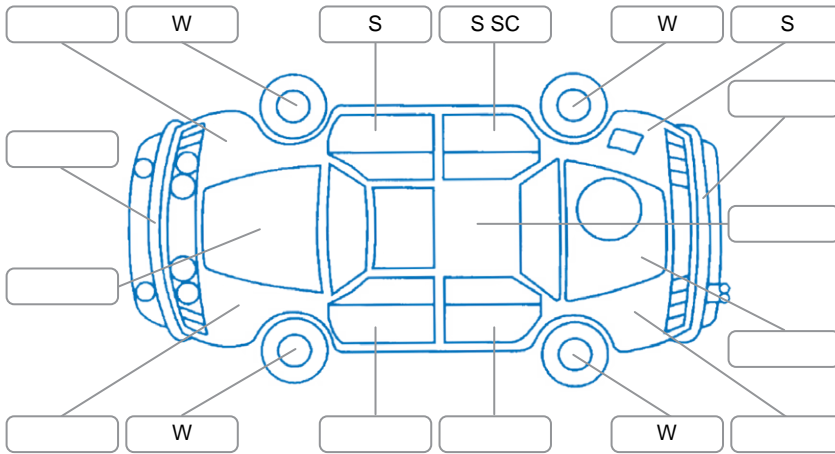

Key

S = Scratch R = Rust C = Crack * = Decals W = Significant scuffs
 D = Dent PT = Paint defect P = Pin dent SC = Stone Chips

Note: some defects and blemishes may not be displayed in the diagram

Body Inspection Comments

Front Grill damaged.

Conditions During Body Inspection

Dry

Under Carriage and Under Bonnet Inspection Comments

Rear wheel drive.
Freshly serviced.

Interior Comments

Seats:	Poor
Carpets:	Average
Panels:	Average
Dashboard:	Average