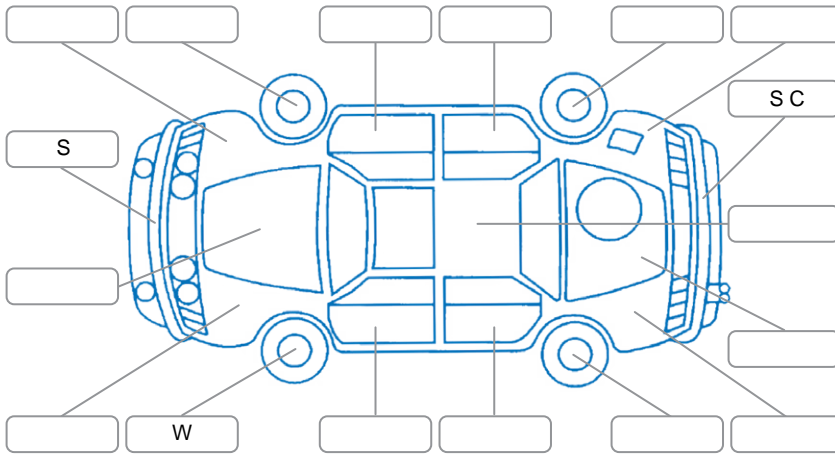

Key
 S = Scratch R = Rust C = Crack * = Decals W = Significant scuffs
 D = Dent PT = Paint defect P = Pin dent SC = Stone Chips

Note: some defects and blemishes may not be displayed in the diagram

Body Inspection Comments

In good condition.
 Windscreen chip outside CVA.

Conditions During Body Inspection Wet

Under Carriage and Under Bonnet Inspection Comments

Freshly serviced.

Interior Comments

Seats:	Average
Carpets:	Average
Panels:	Average
Dashboard:	Good