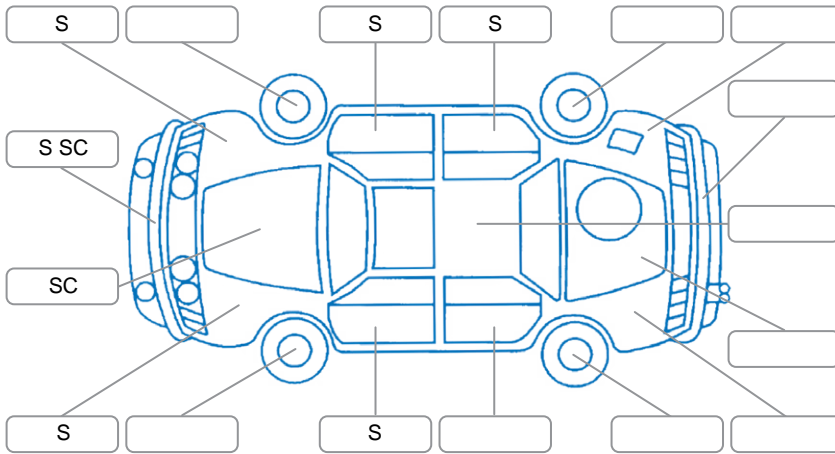

Report ID:	28,089,942	Version:	1
Created:	20 Apr 2026		

Make:	Volvo	Model:	XC60
Body Style:	SUV	Year:	2018
Rego No.:	LDR325	Rego Expiry:	08 Feb 2027
WoF Expiry:	30 Jan 2027	Odometer:	161,106 Kms
Good No.:	28089942	VIN:	YV1UZA2ACJ1018376
Next Service:	176,000	Service History:	Yes

Key

S = Scratch R = Rust C = Crack * = Decals W = Significant scuffs
 D = Dent PT = Paint defect P = Pin dent SC = Stone Chips

Note: some defects and blemishes may not be displayed in the diagram

Body Inspection Comments

Conditions During Body Inspection: Dry

Under Carriage and Under Bonnet Inspection Comments

Interior Comments

Seats:	Average
Carpets:	Average
Panels:	Average
Dashboard:	Average

General Comments

Road Conditions During Test Drive	Dry
Engine Timing Mechanism	Timing Chain
Evidence of Cam Belt Replacement	<input type="checkbox"/> Yes <input type="checkbox"/> No Kms